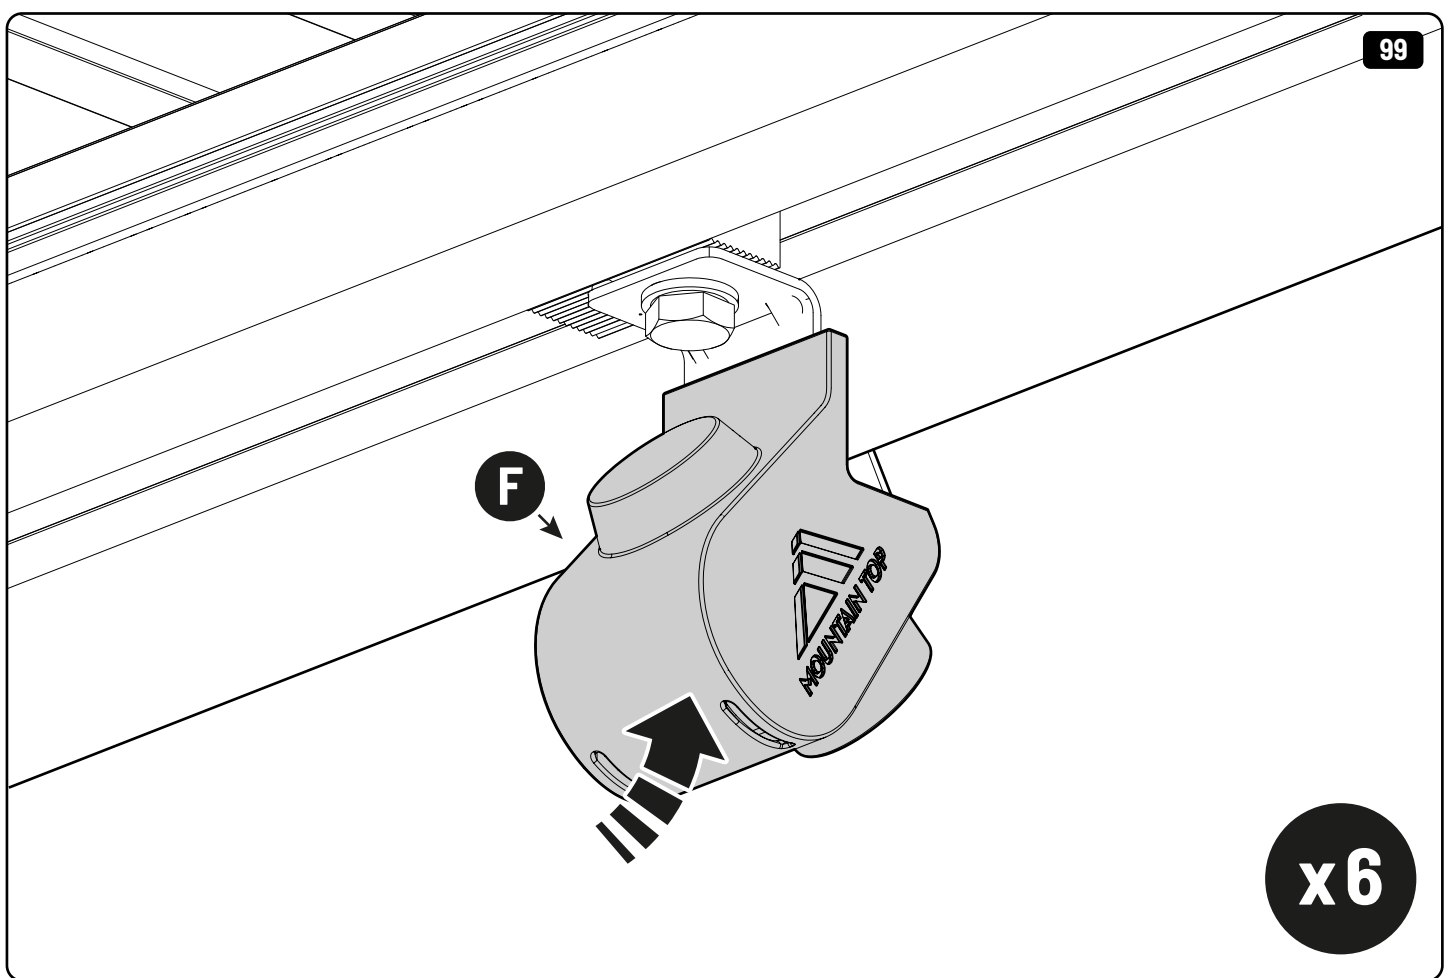

52

x2

x1

 Reset

Steps	Page	Done by
Mounting rubber cross	9	
Mounting gliding rail in canister	15	
Holes for drain	23 - 25	
Width + Cross measurement	46 - 47	
Tightening the clamp screw	48	
Mounting drain	55 - 56	