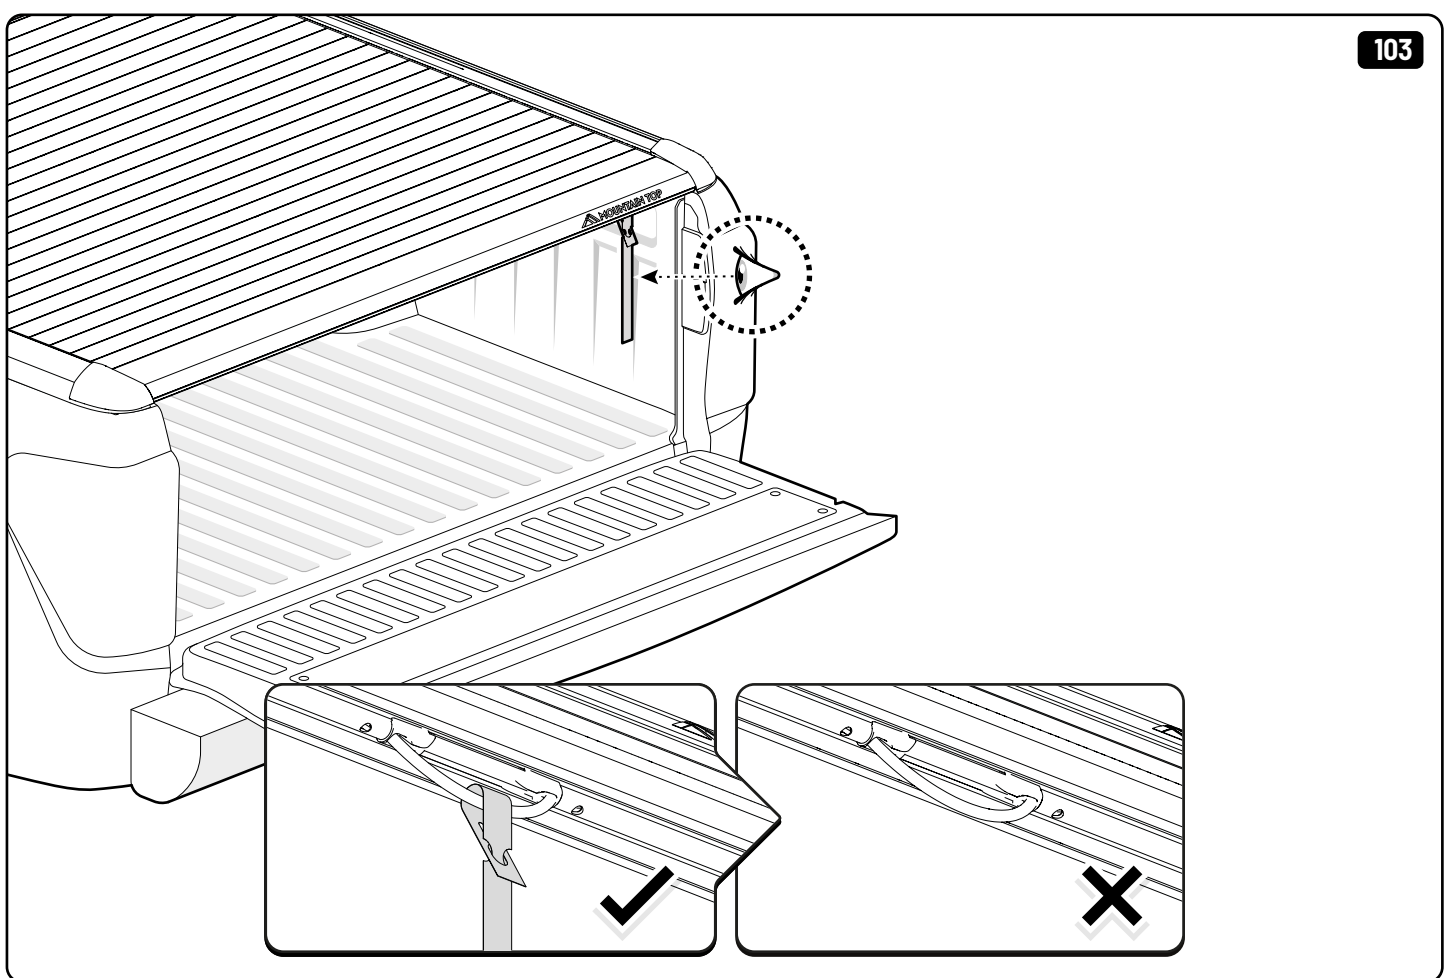

52

x2

x1

 Reset

Steps	Page	Done by
Mounting rubber cross	9	
Mounting gliding rail in canister	15	
Holes for drain	23 - 25	
Width + Cross measurement	46 - 47	
Tightening the clamp screw	48	
Mounting drain	55 - 56	