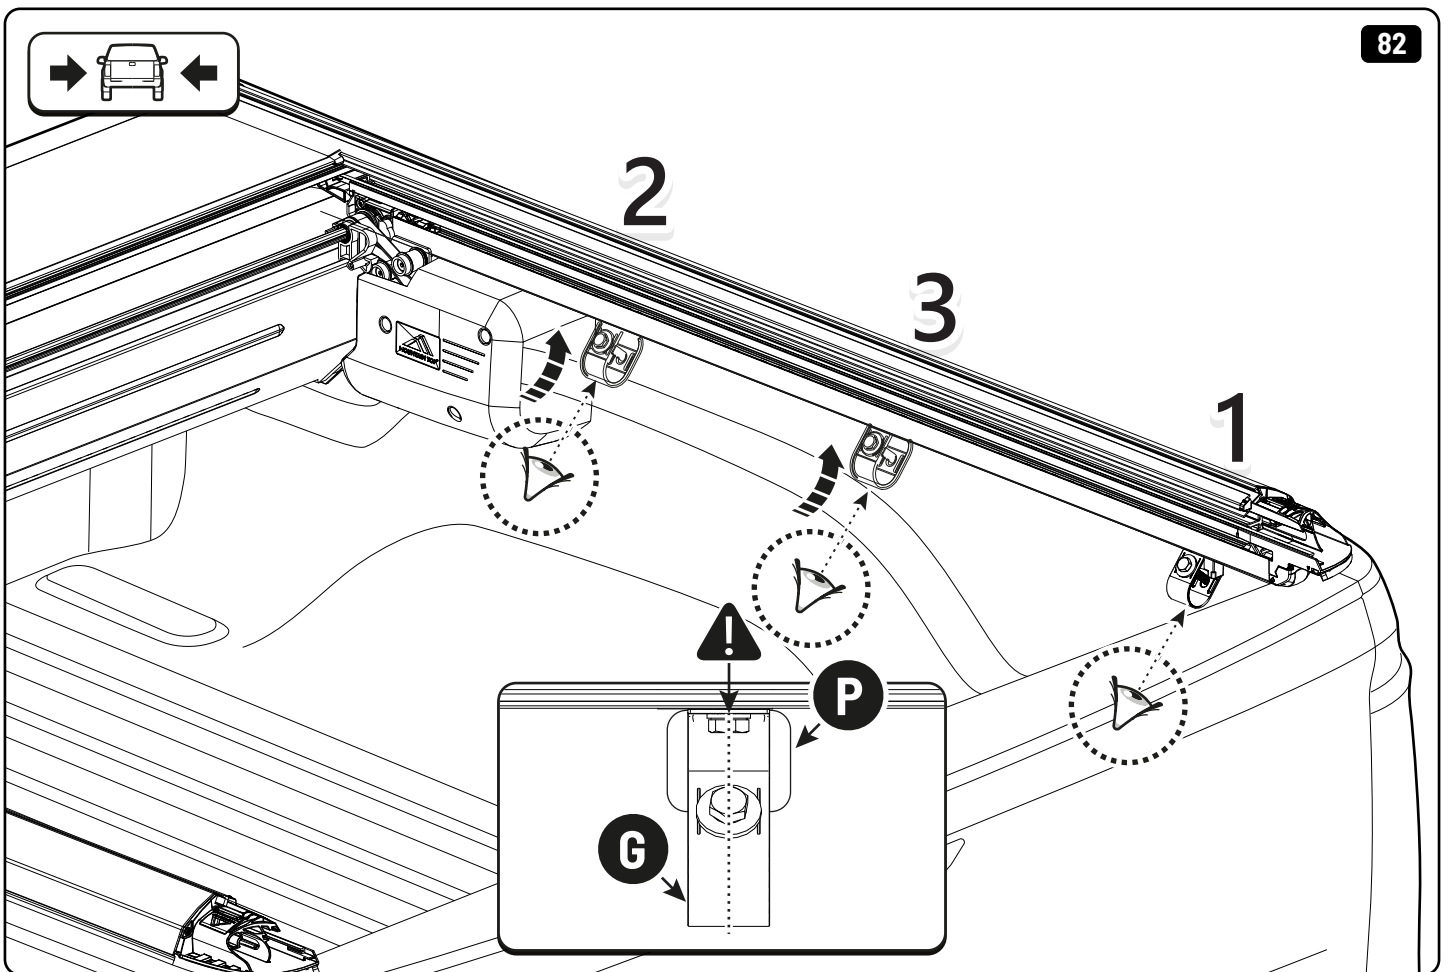

52

x2

x1

 Reset

Steps	Page	Done by
Mounting rubber cross	9	
Mounting gliding rail in canister	15	
Holes for drain	23 - 25	
Width + Cross measurement	46 - 47	
Tightening the clamp screw	48	
Mounting drain	55 - 56	