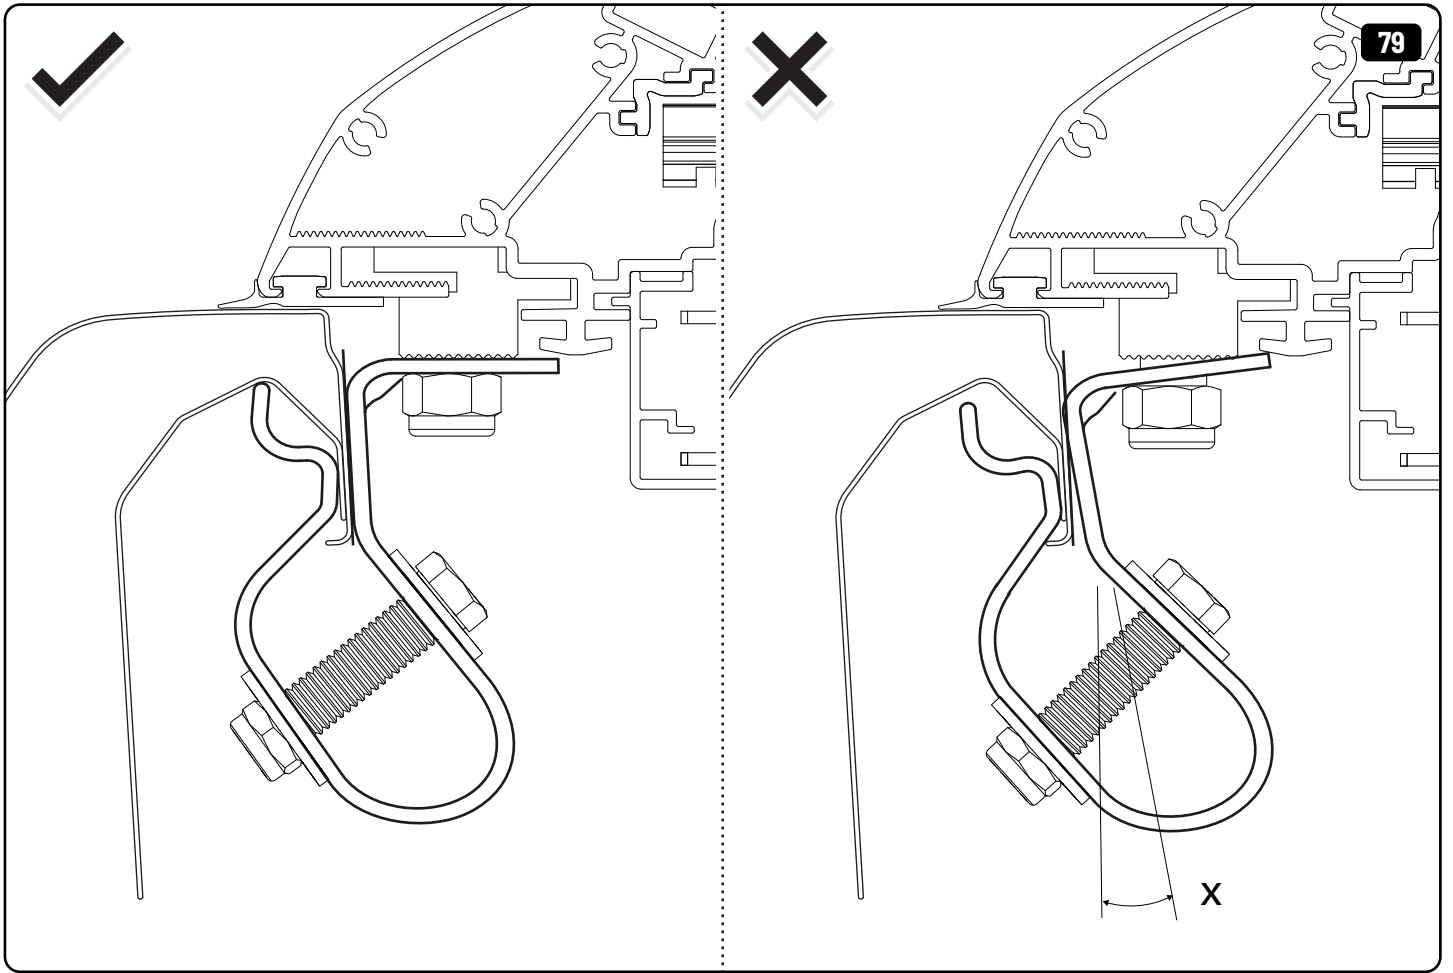

52

x2

x1

 Reset

Steps	Page	Done by
Mounting rubber cross	9	
Mounting gliding rail in canister	15	
Holes for drain	23 - 25	
Width + Cross measurement	46 - 47	
Tightening the clamp screw	48	
Mounting drain	55 - 56	

Customer Service +45 4810 2950 (08:00 - 16:00 CET)
Support info@mountaintop.dk
Website www.mountaintop.dk
Address Pedersholmparken 10, 3600 Frederikssund, Denmark

Part number (s)	Model / Year	Cab type (s)	Installation time	Weight
EVOe F090 AB02	Ford Ranger/ 2011 ->	Double Cab	1 hour (s)	43 kg
EVOe F091 AB02	Ford Ranger/ 2011 ->	Extra Cab	1 hour (s)	48 kg
EVOe F090 AB02	Ford Raptor/ 2018 ->	Double Cab	1 hour (s)	43 kg
EVOe F091 AB02	Ford Raptor/ 2018 ->	Extra Cab	1 hour (s)	48 kg