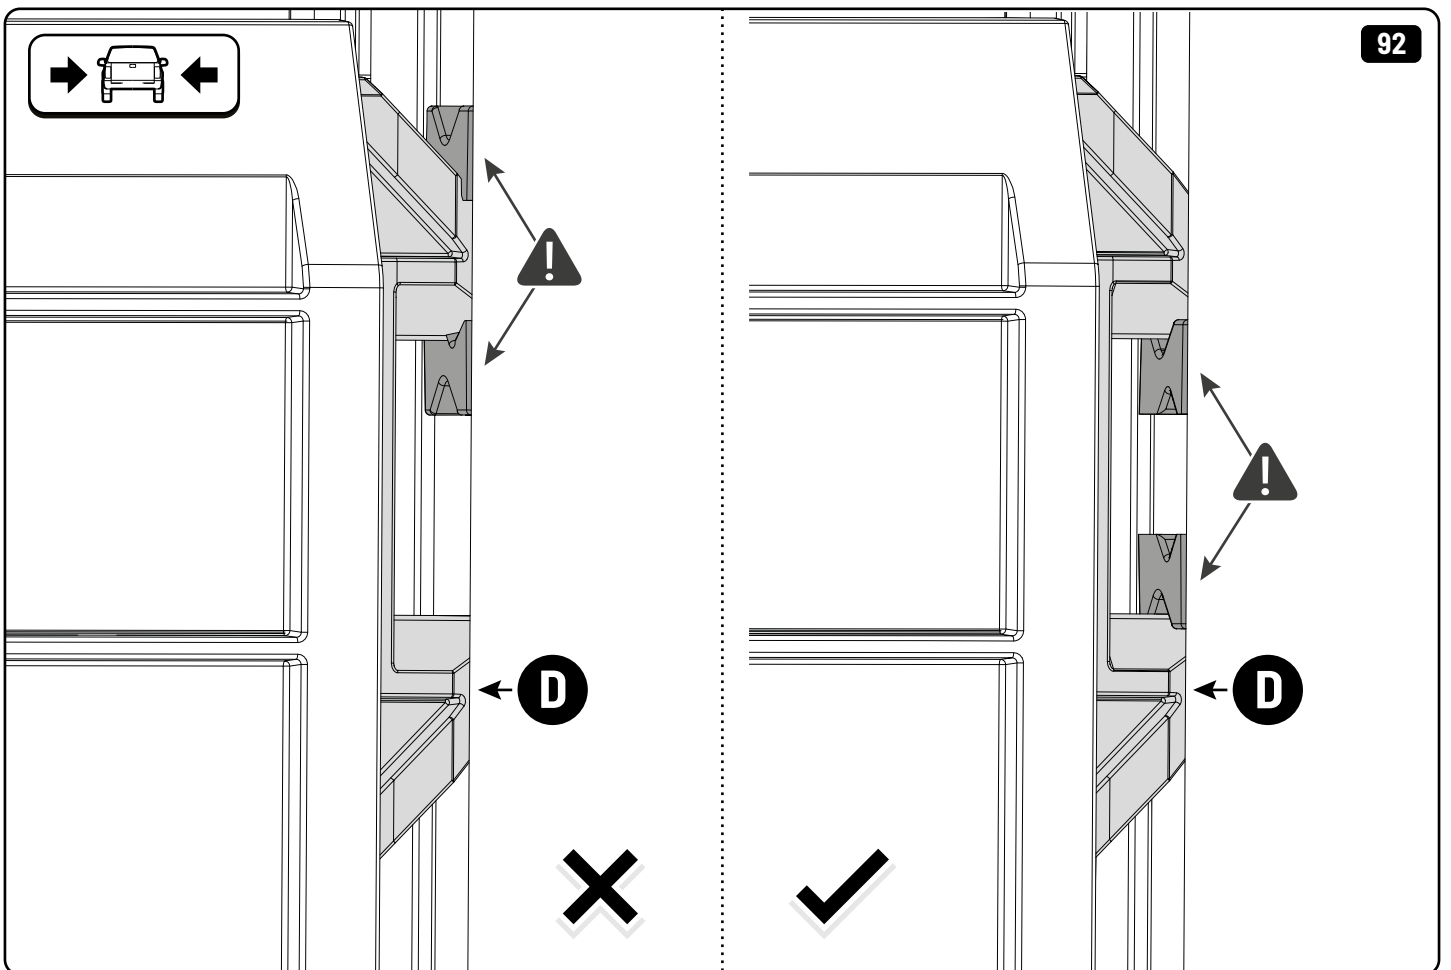

52

x2

x1

 Reset

Steps	Page	Done by
Mounting rubber cross	9	
Mounting gliding rail in canister	15	
Holes for drain	23 - 25	
Width + Cross measurement	46 - 47	
Tightening the clamp screw	48	
Mounting drain	55 - 56	