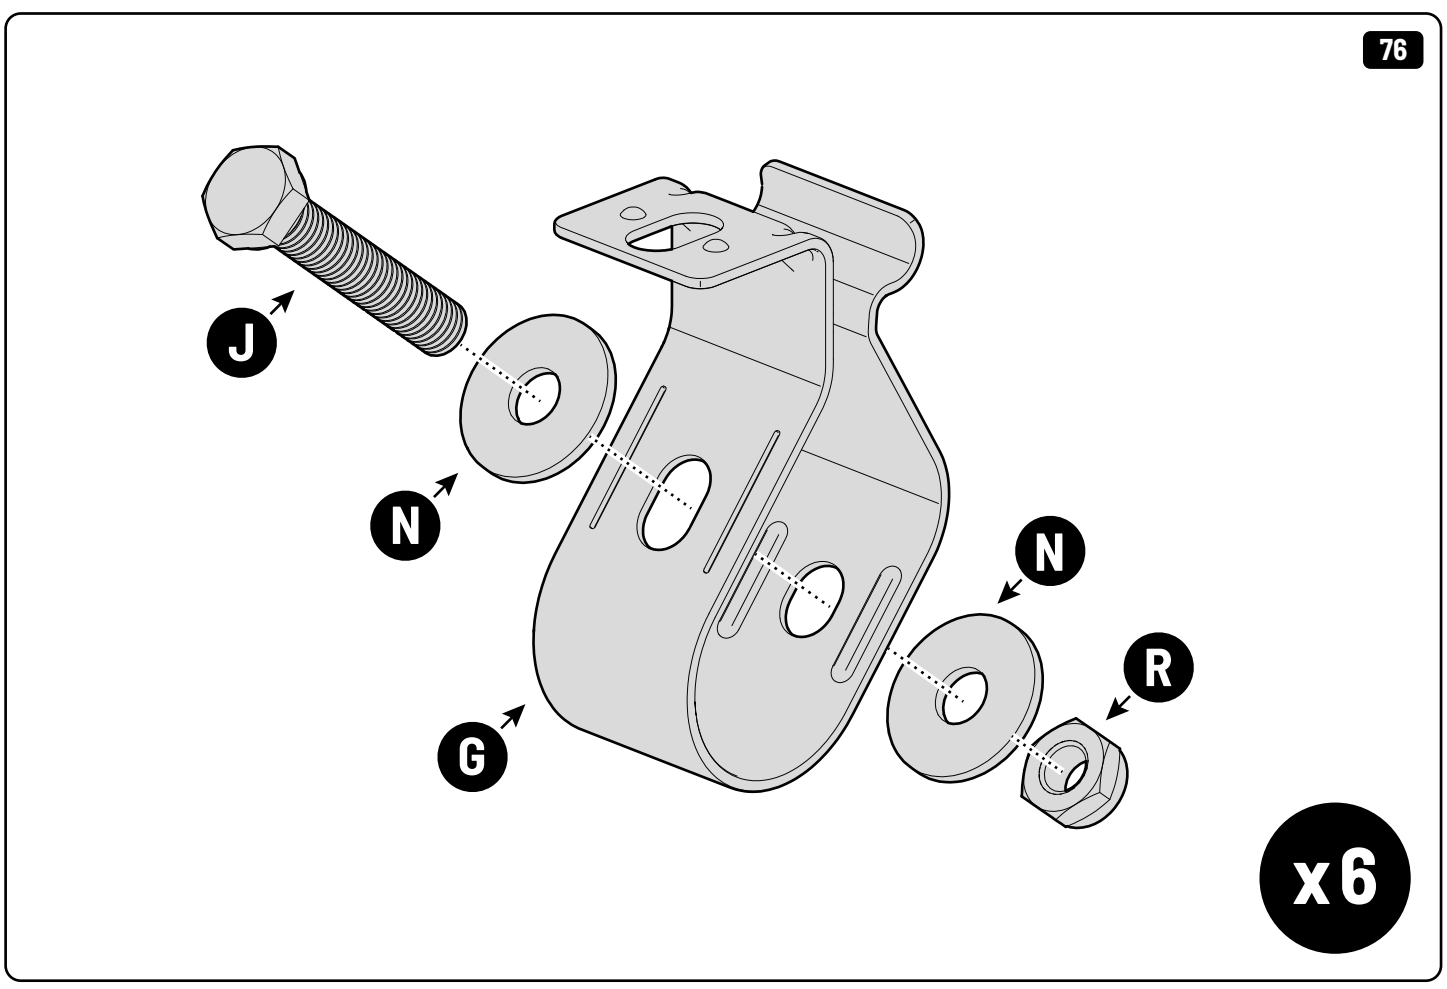

52

x2

x1

 Reset

Steps	Page	Done by
Mounting rubber cross	9	
Mounting gliding rail in canister	15	
Holes for drain	23 - 25	
Width + Cross measurement	46 - 47	
Tightening the clamp screw	48	
Mounting drain	55 - 56	