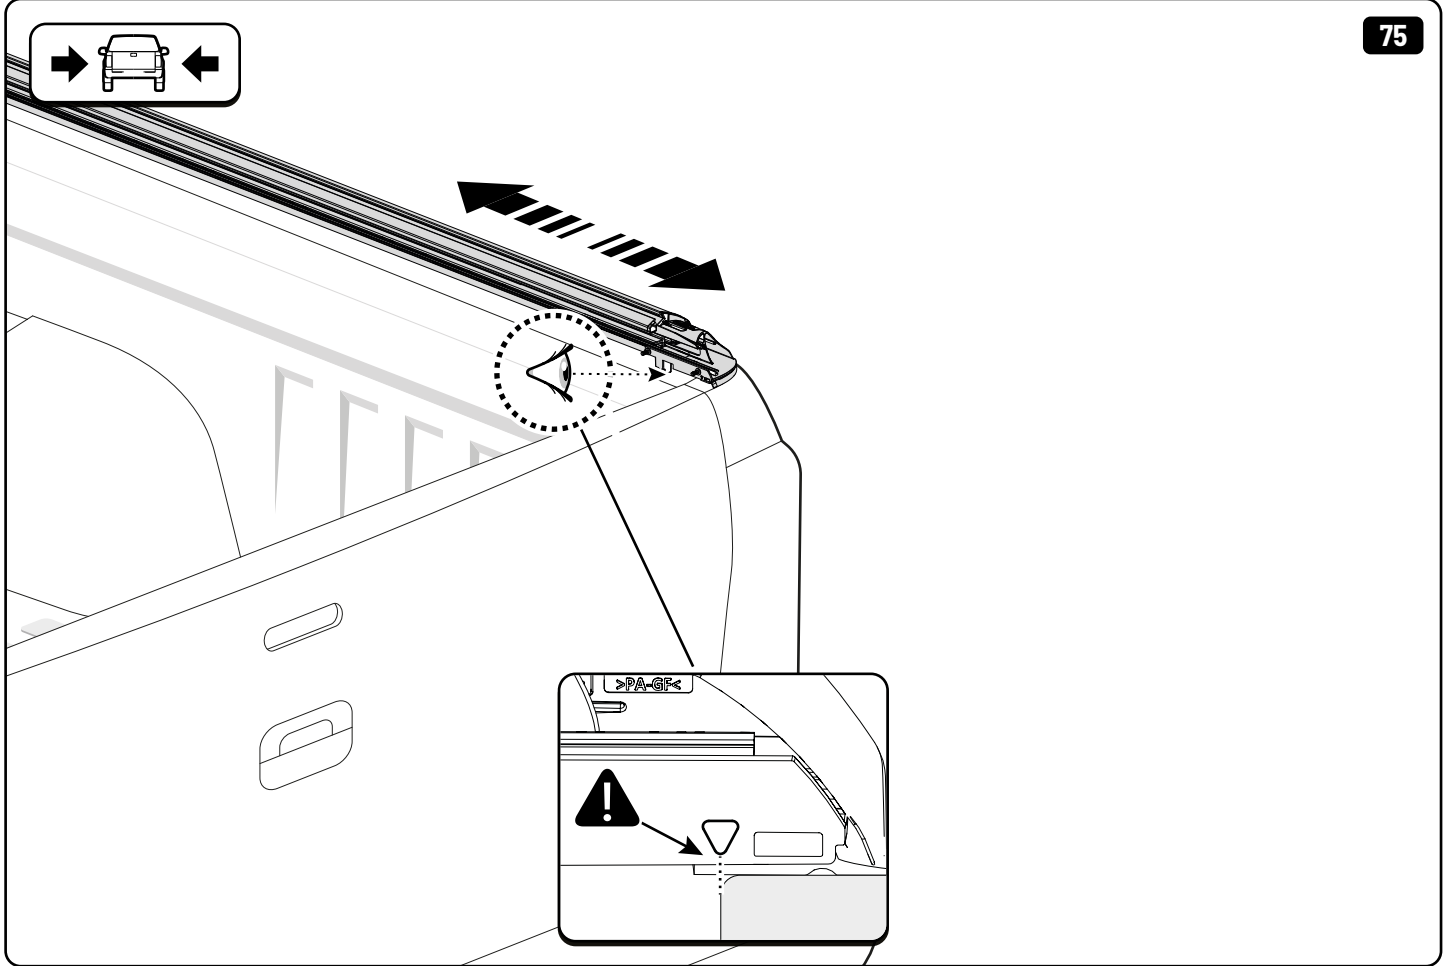

52

x2

x1

 Reset

Steps	Page	Done by
Mounting rubber cross	9	
Mounting gliding rail in canister	15	
Holes for drain	23 - 25	
Width + Cross measurement	46 - 47	
Tightening the clamp screw	48	
Mounting drain	55 - 56	