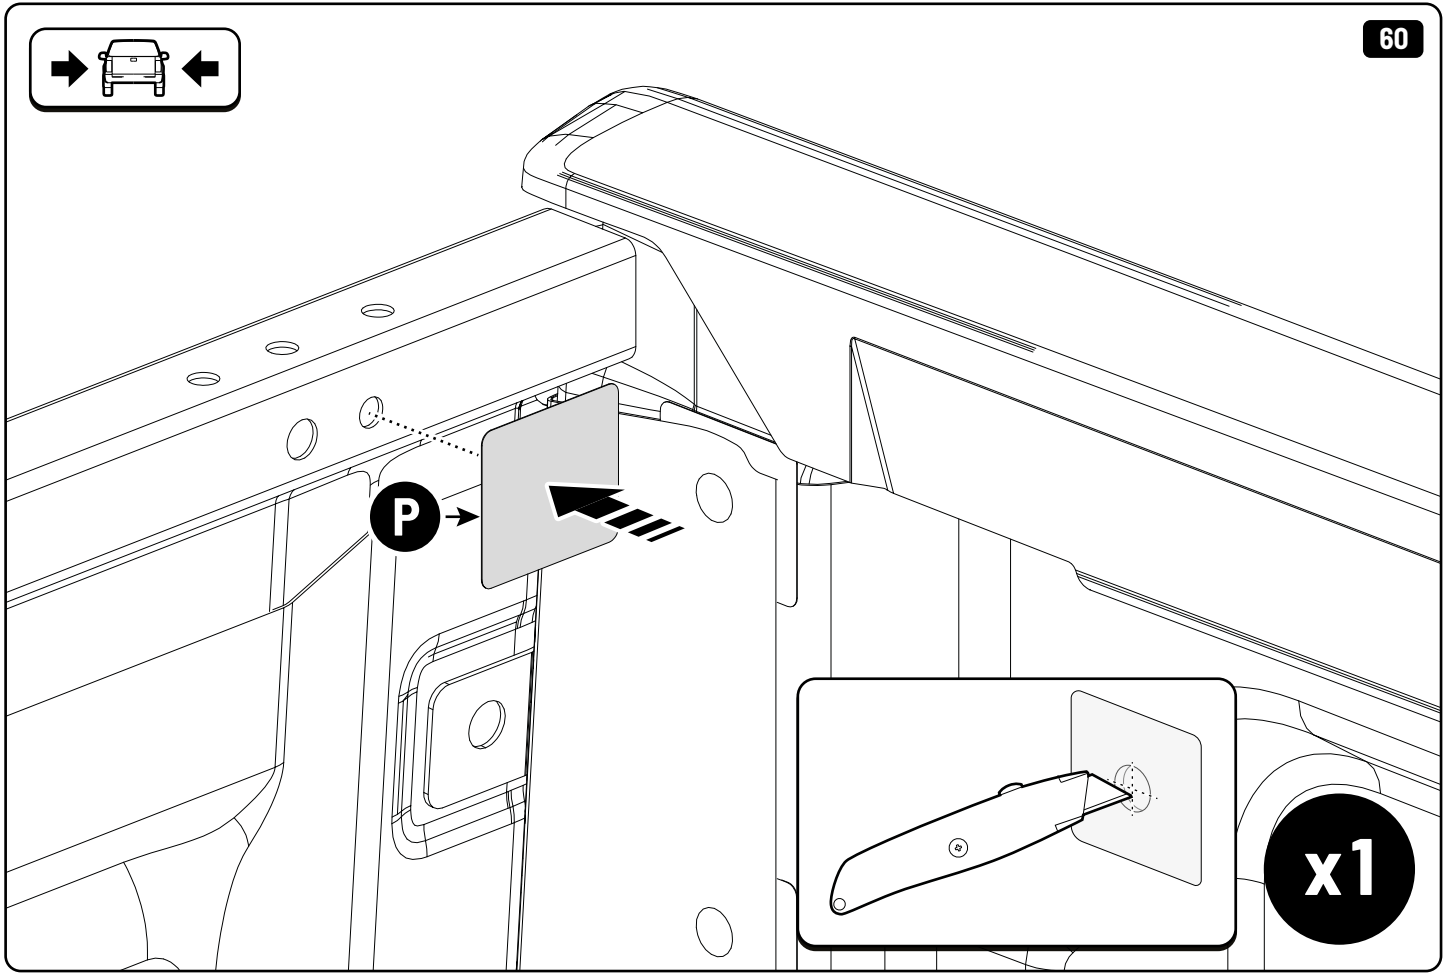

52

x2

x1

 Reset

Steps	Page	Done by
Mounting rubber cross	9	
Mounting gliding rail in canister	15	
Holes for drain	23 - 25	
Width + Cross measurement	46 - 47	
Tightening the clamp screw	48	
Mounting drain	55 - 56	