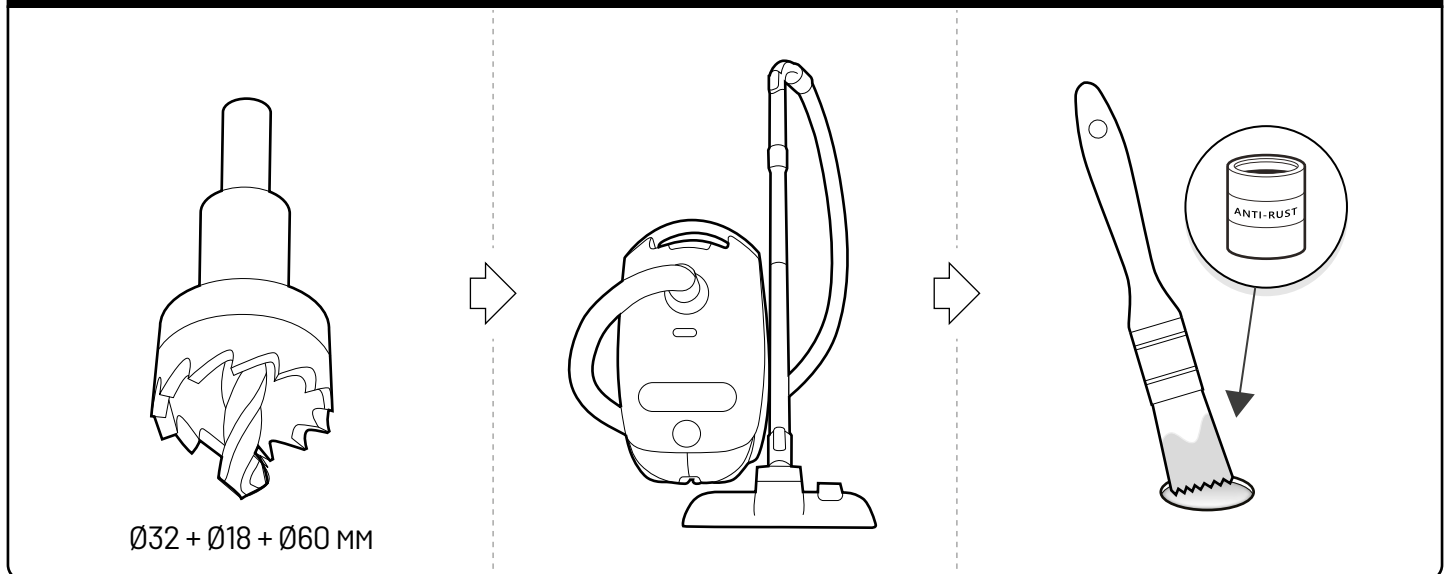

Tools needed

Ø3,5 + Ø10 MM	1 - 25 Nm 10mm, 13mm T30, T40 4 mm	Rust protection Rostschutzmittel Anti-rouille Anti roest		
	SEALER			H₂O
				LOCTITE 243

Applying rust protection