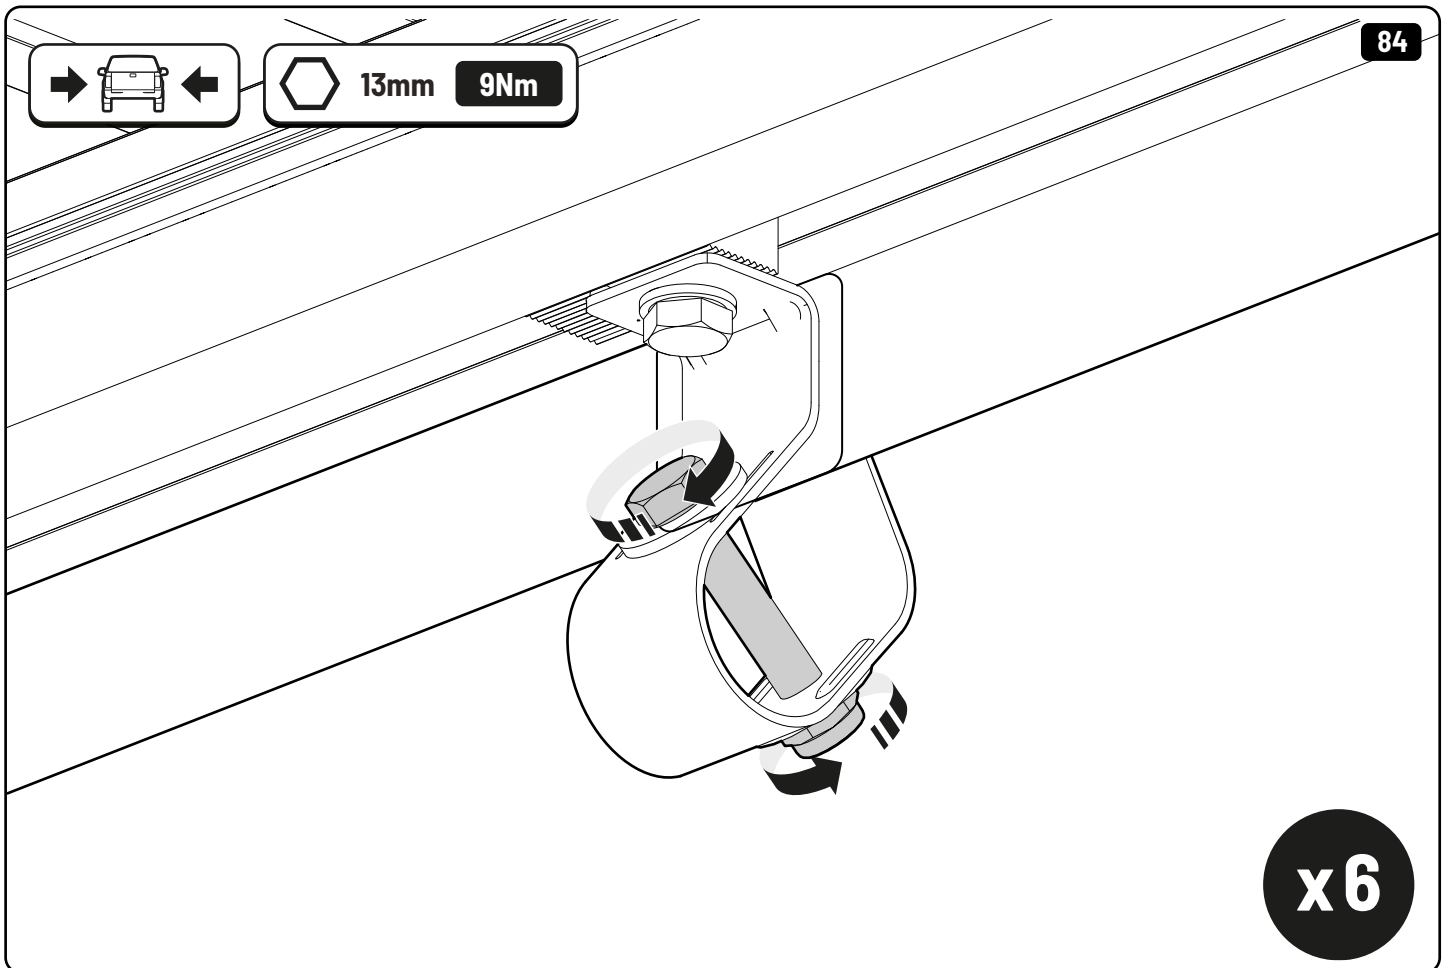

52

x2

x1

 Reset

Steps	Page	Done by
Mounting rubber cross	9	
Mounting gliding rail in canister	15	
Holes for drain	23 - 25	
Width + Cross measurement	46 - 47	
Tightening the clamp screw	48	
Mounting drain	55 - 56	