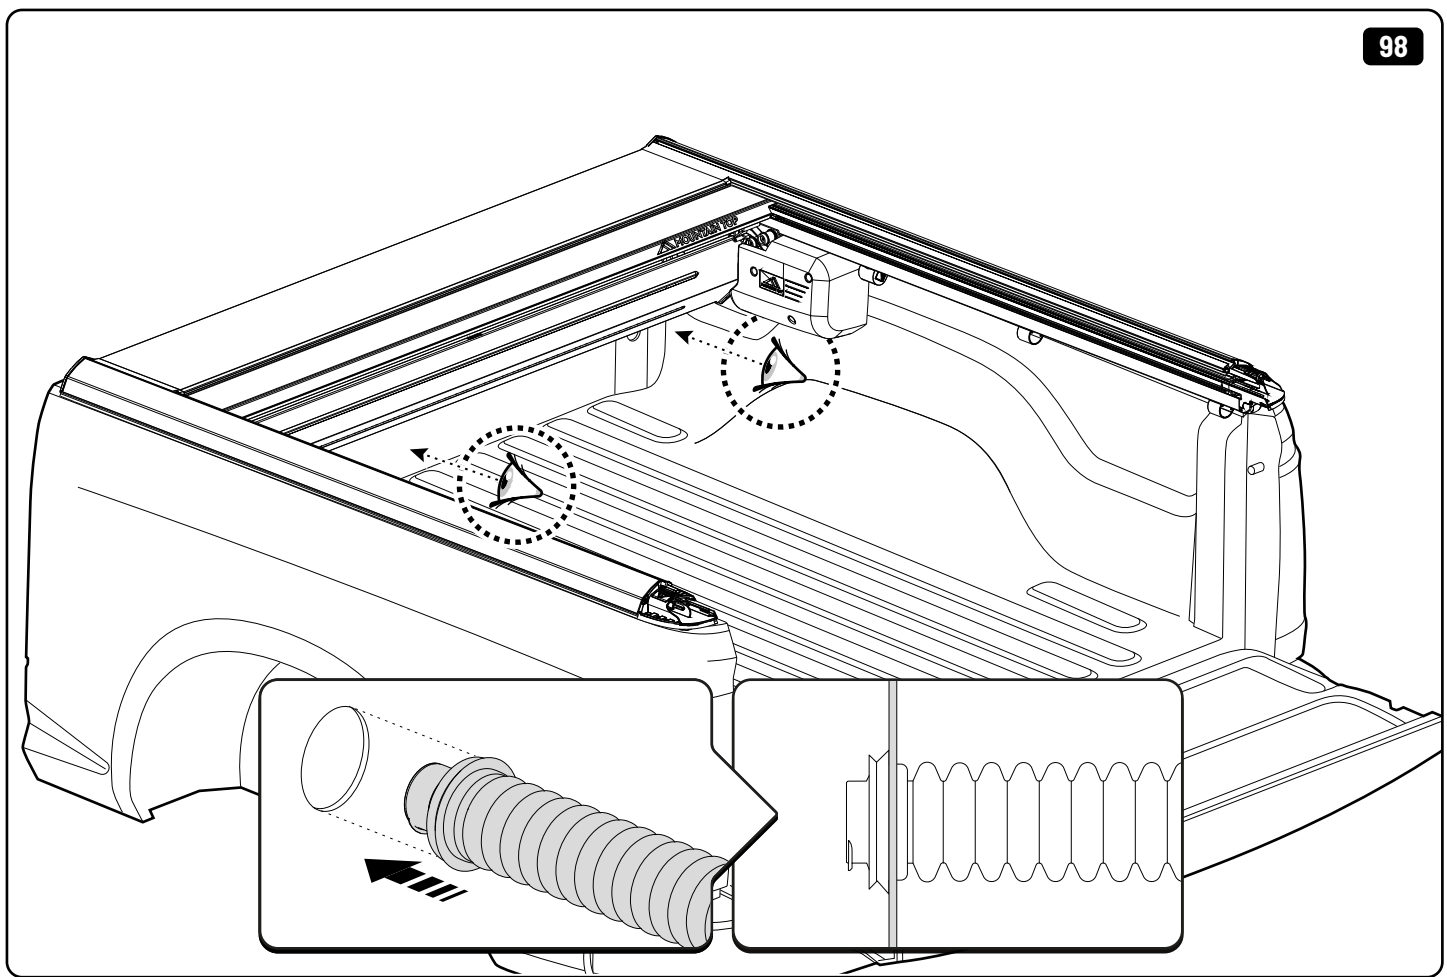

52

x2

x1

 Reset

Steps	Page	Done by
Mounting rubber cross	9	
Mounting gliding rail in canister	15	
Holes for drain	23 - 25	
Width + Cross measurement	46 - 47	
Tightening the clamp screw	48	
Mounting drain	55 - 56	