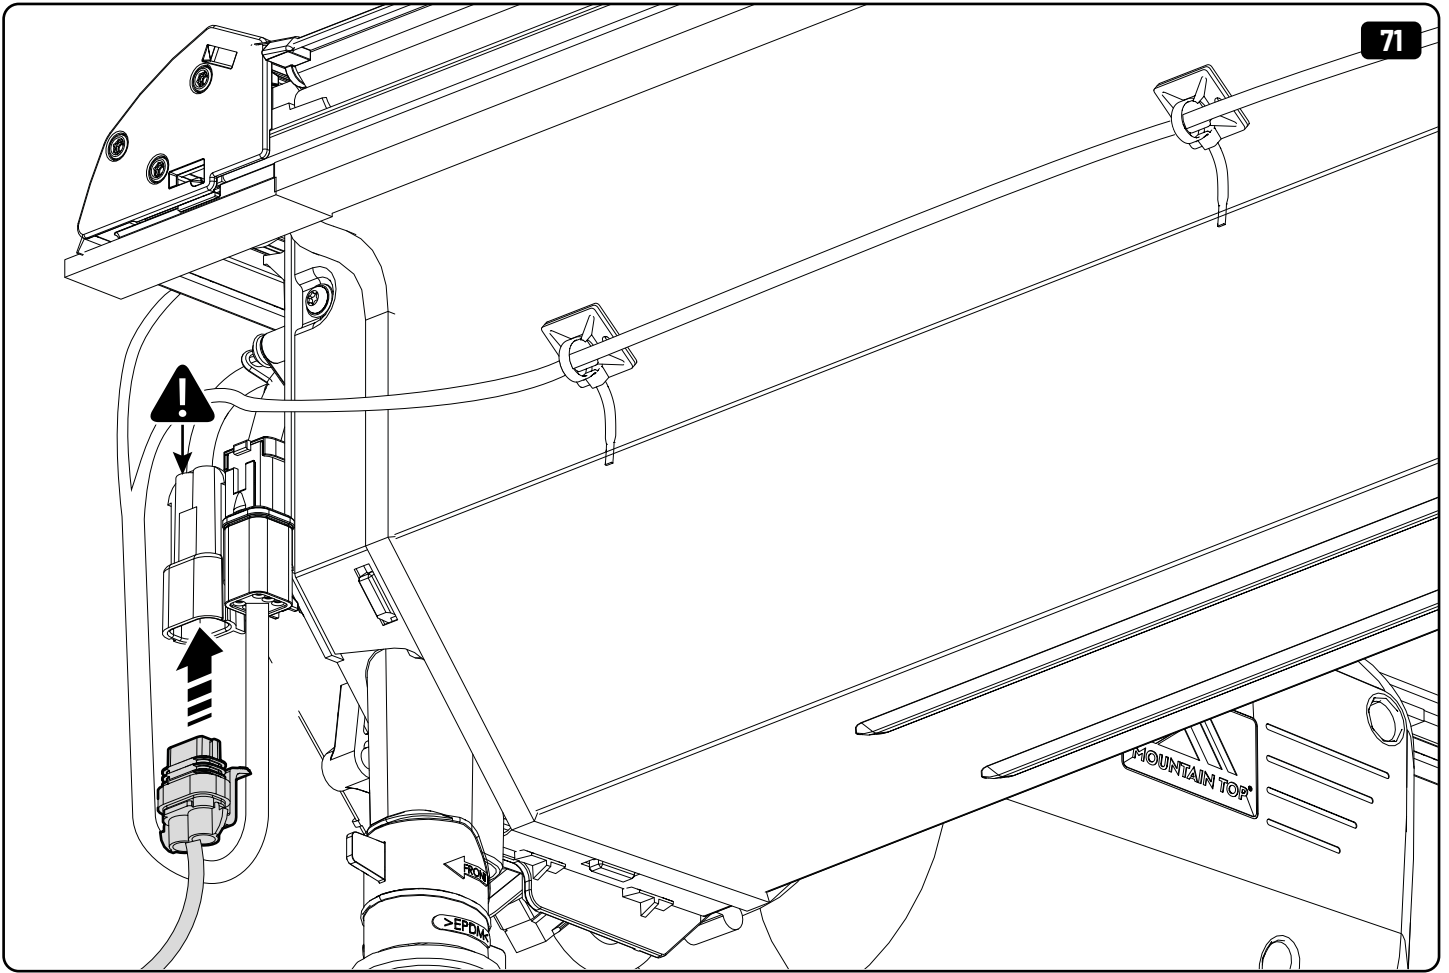

52

x2

x1

 Reset

Steps	Page	Done by
Mounting rubber cross	9	
Mounting gliding rail in canister	15	
Holes for drain	23 - 25	
Width + Cross measurement	46 - 47	
Tightening the clamp screw	48	
Mounting drain	55 - 56	