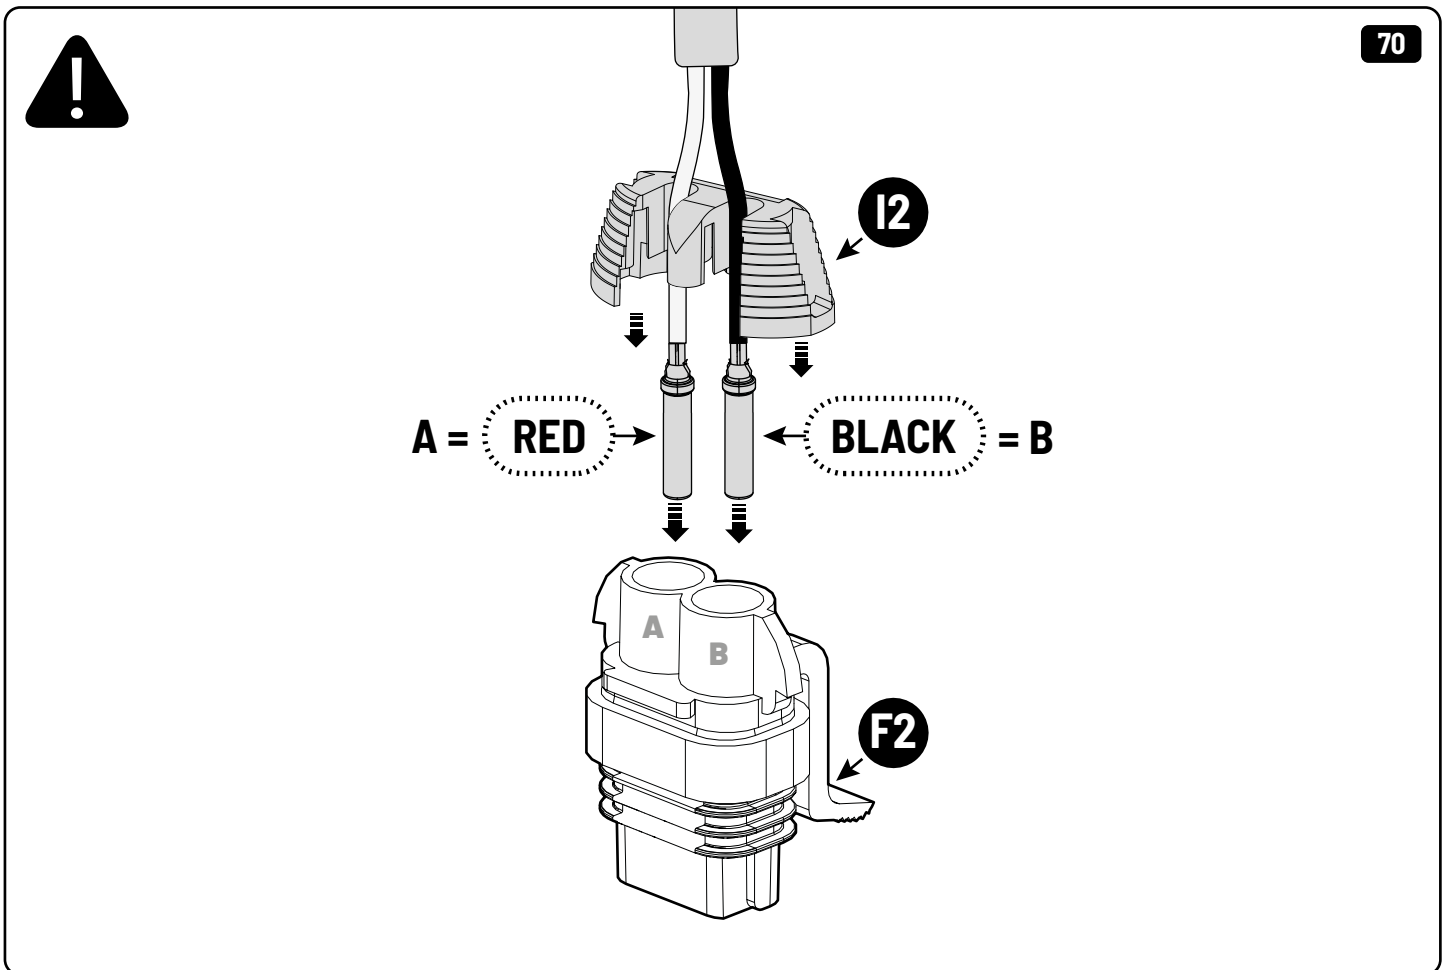

52

x2

x1

 Reset

Steps	Page	Done by
Mounting rubber cross	9	
Mounting gliding rail in canister	15	
Holes for drain	23 - 25	
Width + Cross measurement	46 - 47	
Tightening the clamp screw	48	
Mounting drain	55 - 56	