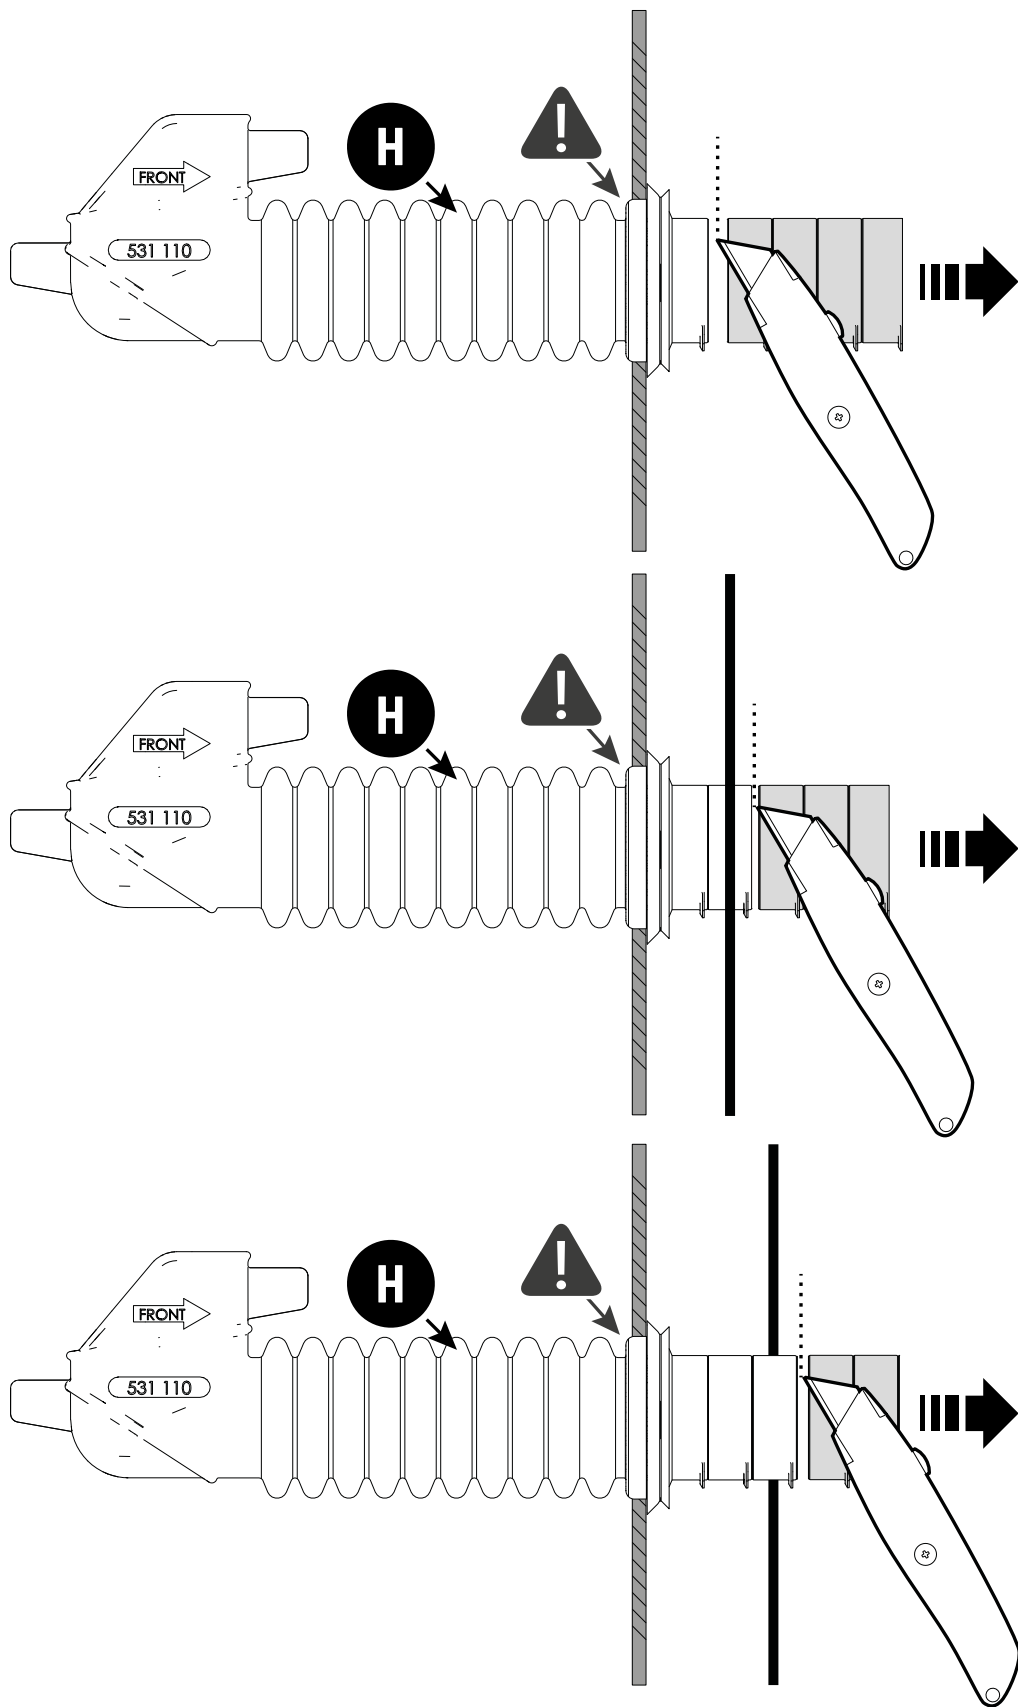

x1

Tools needed

 <p>Ø3,5 + Ø10 MM</p>	<p>1 - 25 Nm</p>  <p>10mm, 13mm T30, T40 4 mm</p>	 <p>Rust protection Rostschutzmittel Anti-rouille Anti roest</p>		
	 <p>SEALER</p>			 <p>H₂O</p>
				 <p>LOCTITE 243</p>

52

x2

x1

 Reset

Steps	Page	Done by
Mounting rubber cross	9	
Mounting gliding rail in canister	15	
Holes for drain	23 - 25	
Width + Cross measurement	46 - 47	
Tightening the clamp screw	48	
Mounting drain	55 - 56	