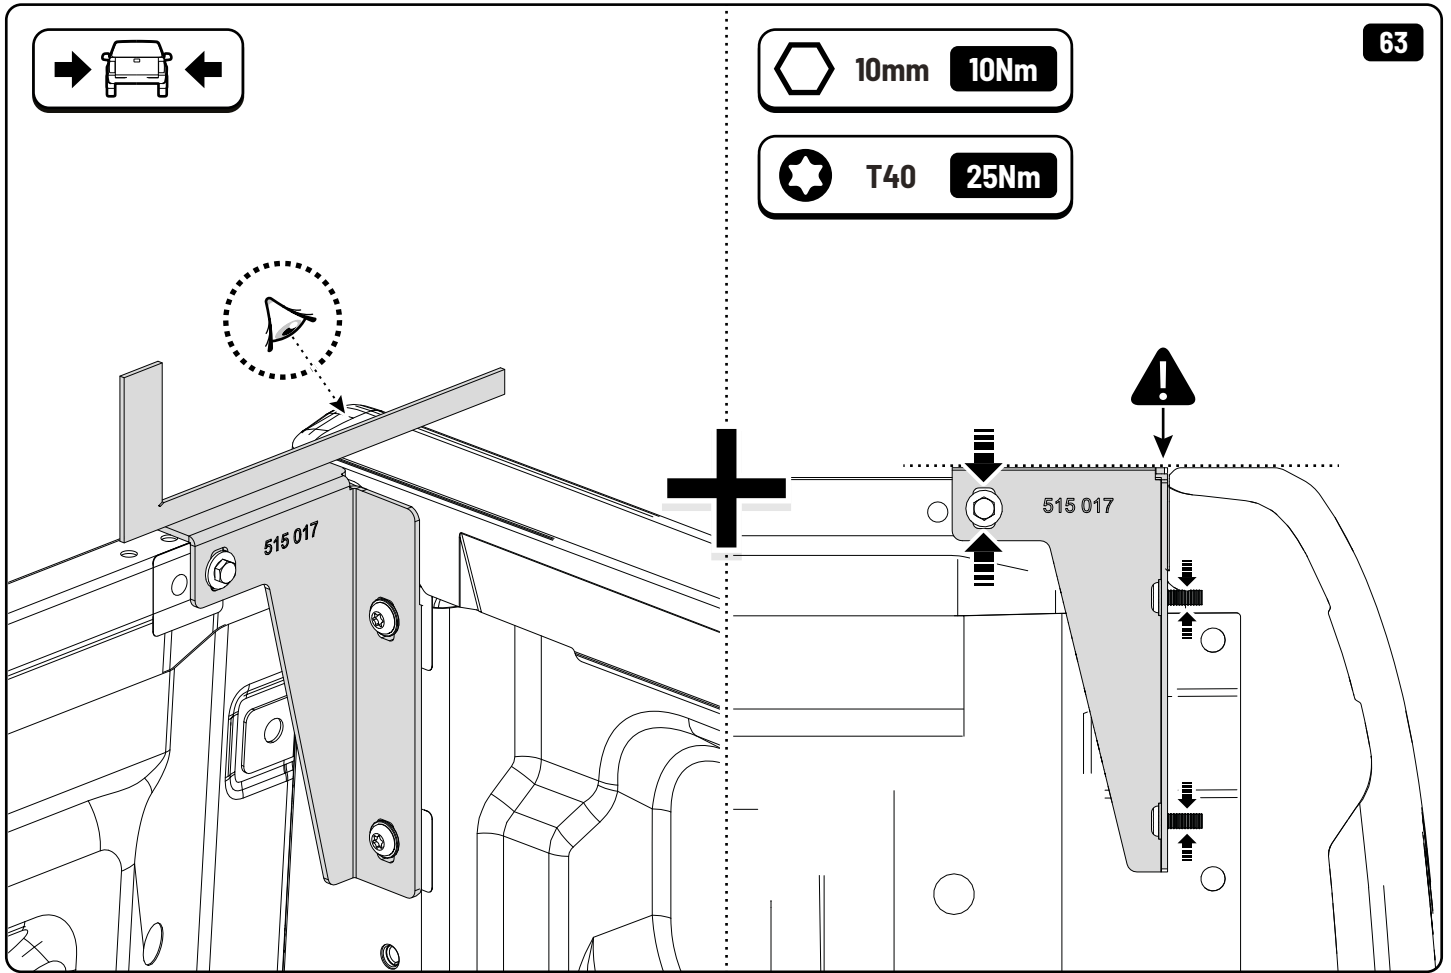

52

x2

x1

 Reset

Steps	Page	Done by
Mounting rubber cross	9	
Mounting gliding rail in canister	15	
Holes for drain	23 - 25	
Width + Cross measurement	46 - 47	
Tightening the clamp screw	48	
Mounting drain	55 - 56	

Customer Service +45 4810 2950 (08:00 - 16:00 CET)
Support info@mountaintop.dk
Website www.mountaintop.dk
Address Pedersholmparken 10, 3600 Frederikssund, Denmark

Part number (s)	Model / Year	Cab type (s)	Installation time	Weight
EVOe F090 AB02	Ford Ranger/ 2011 ->	Double Cab	1 hour (s)	43 kg
EVOe F091 AB02	Ford Ranger/ 2011 ->	Extra Cab	1 hour (s)	48 kg
EVOe F090 AB02	Ford Raptor/ 2018 ->	Double Cab	1 hour (s)	43 kg
EVOe F091 AB02	Ford Raptor/ 2018 ->	Extra Cab	1 hour (s)	48 kg