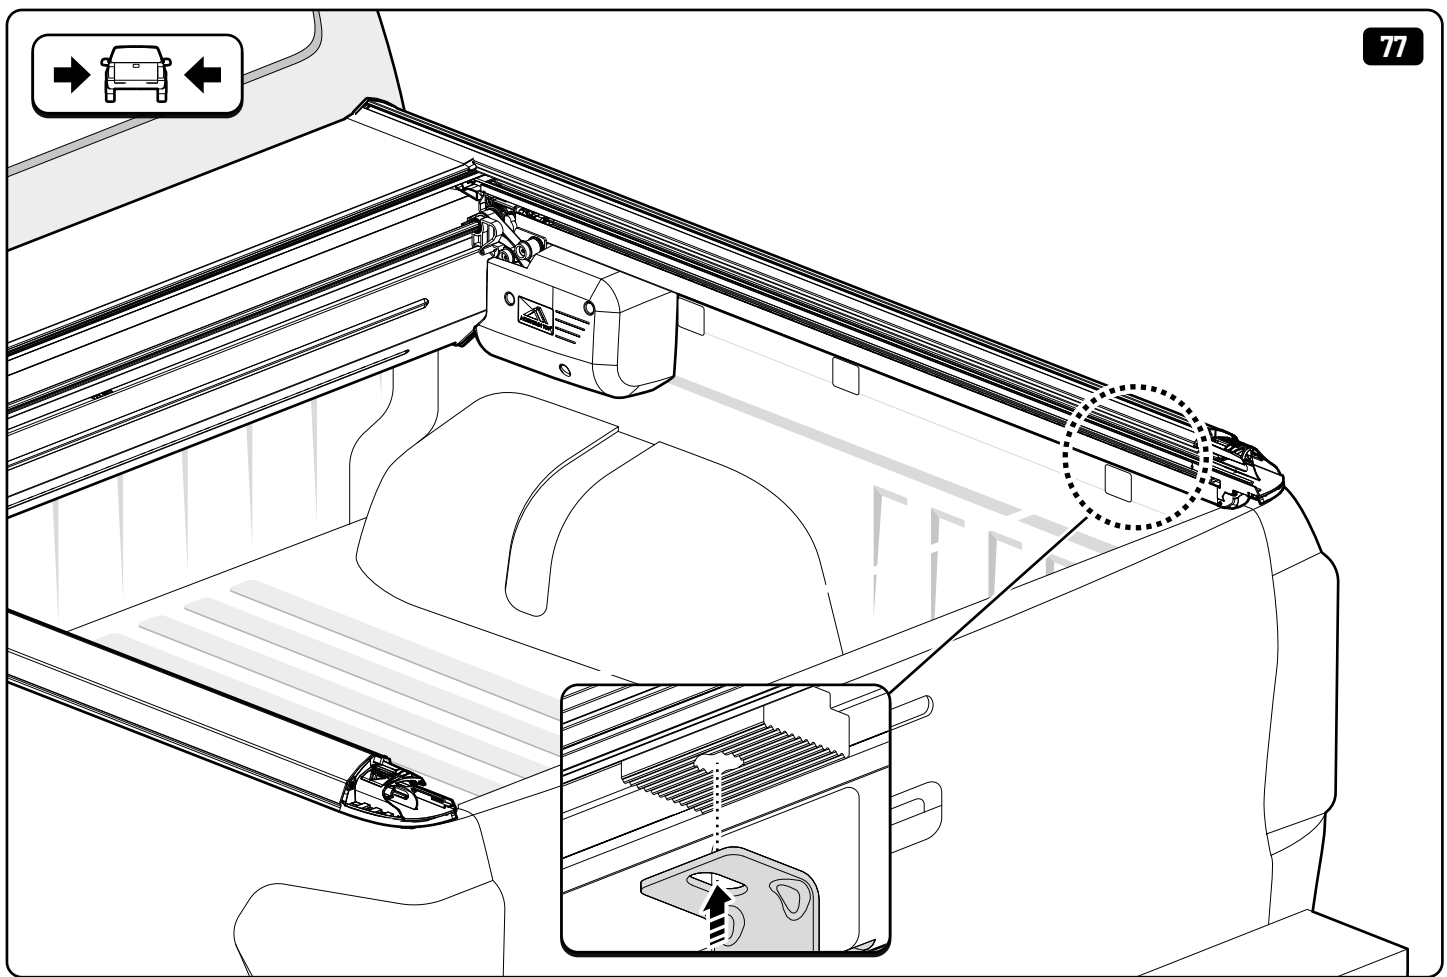

52

x2

x1

 Reset

Steps	Page	Done by
Mounting rubber cross	9	
Mounting gliding rail in canister	15	
Holes for drain	23 - 25	
Width + Cross measurement	46 - 47	
Tightening the clamp screw	48	
Mounting drain	55 - 56	