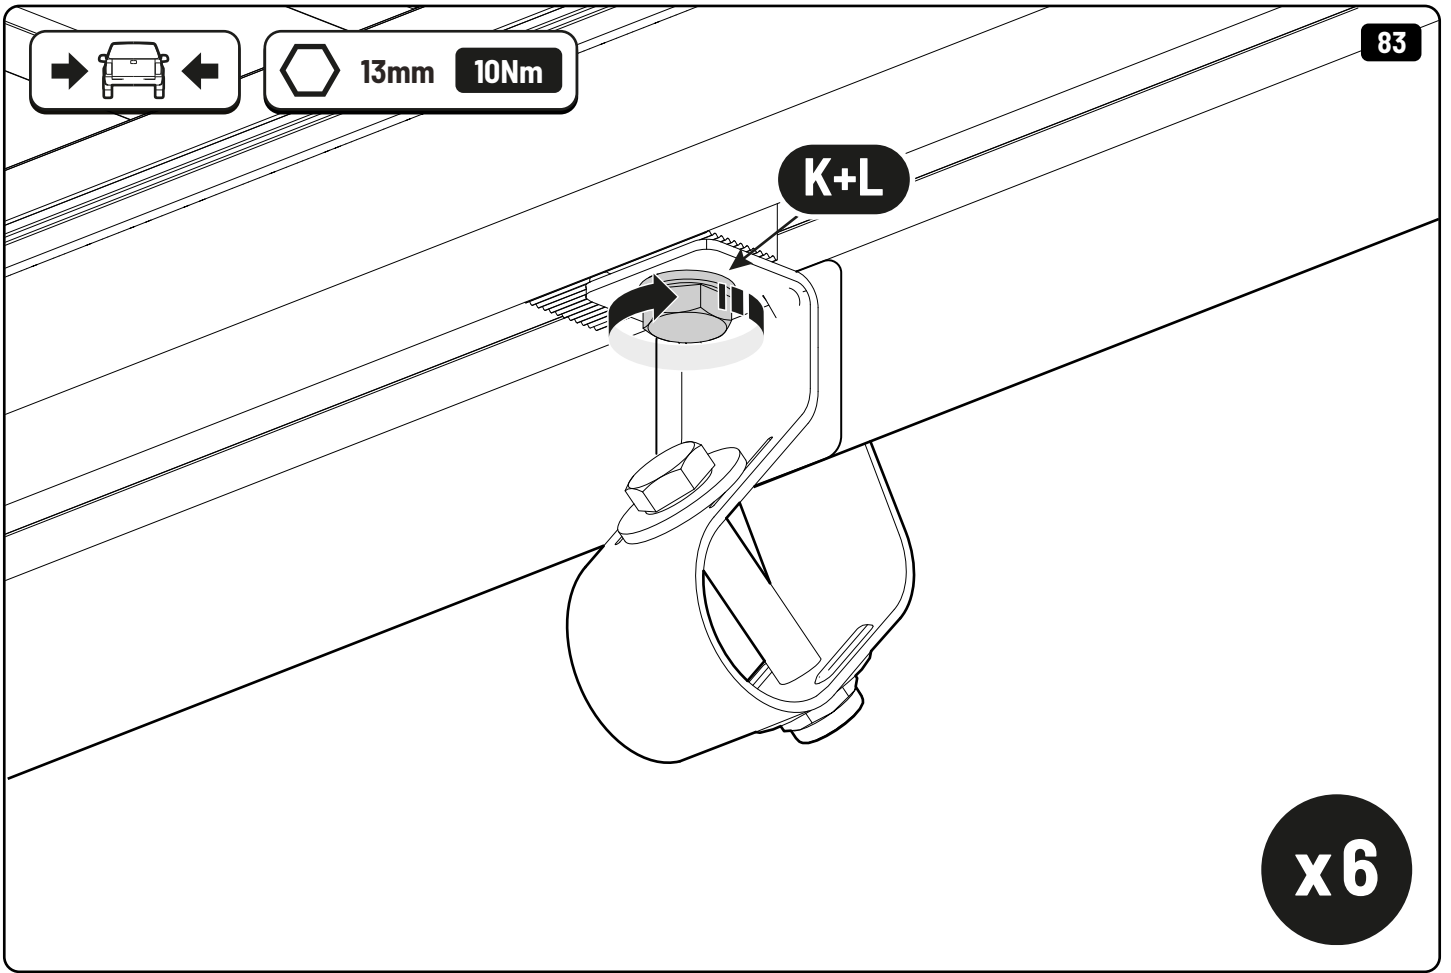

52

x2

x1

 Reset

Steps	Page	Done by
Mounting rubber cross	9	
Mounting gliding rail in canister	15	
Holes for drain	23 - 25	
Width + Cross measurement	46 - 47	
Tightening the clamp screw	48	
Mounting drain	55 - 56	