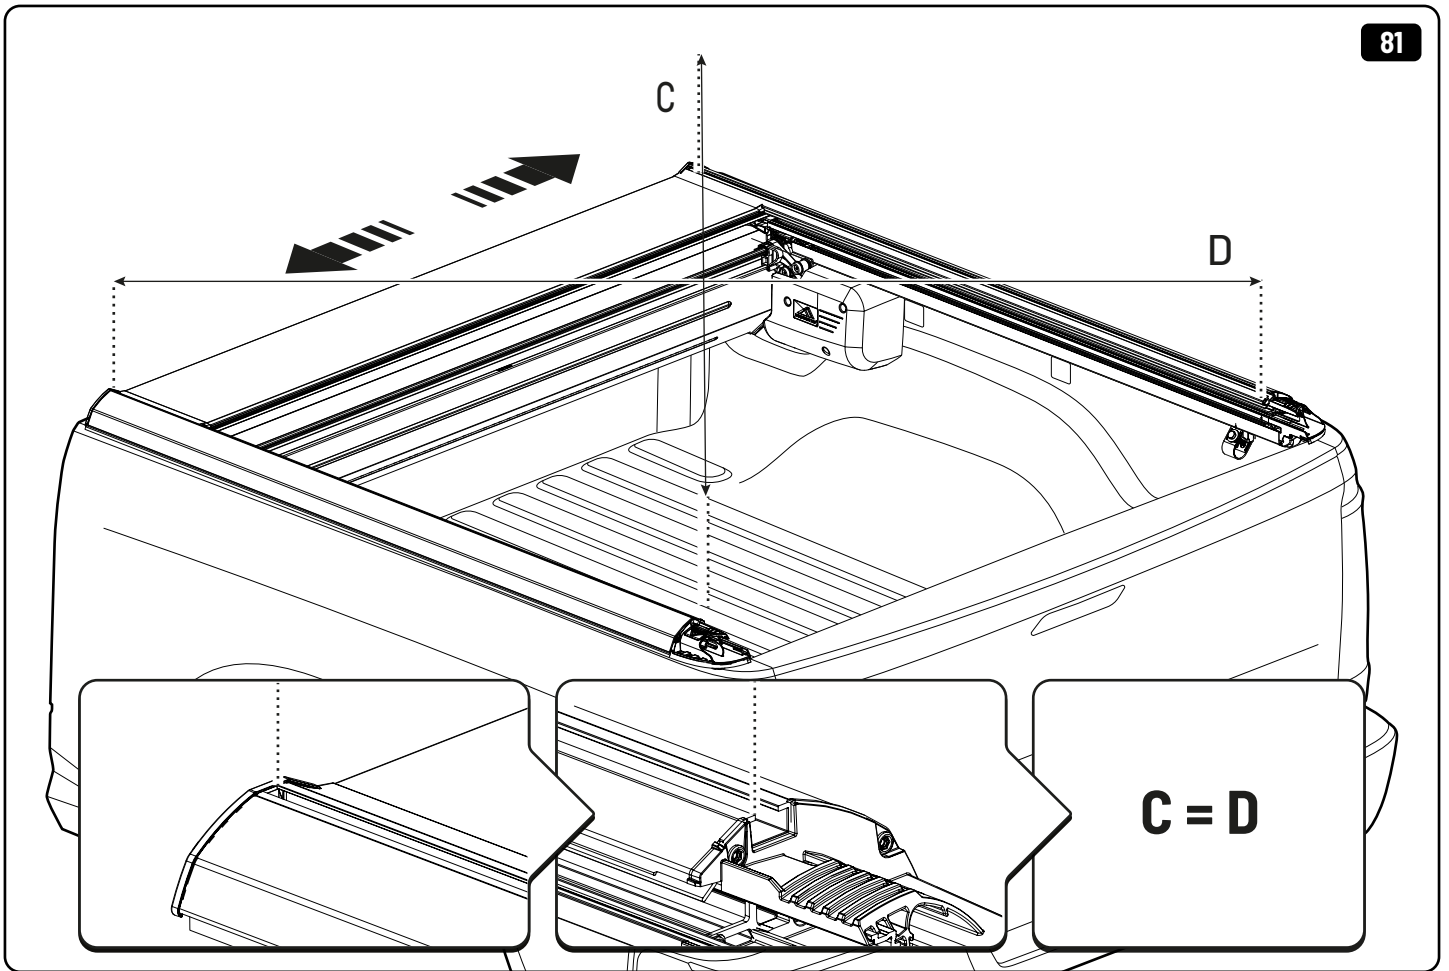

52

x2

x1

 Reset

Steps	Page	Done by
Mounting rubber cross	9	
Mounting gliding rail in canister	15	
Holes for drain	23 - 25	
Width + Cross measurement	46 - 47	
Tightening the clamp screw	48	
Mounting drain	55 - 56	