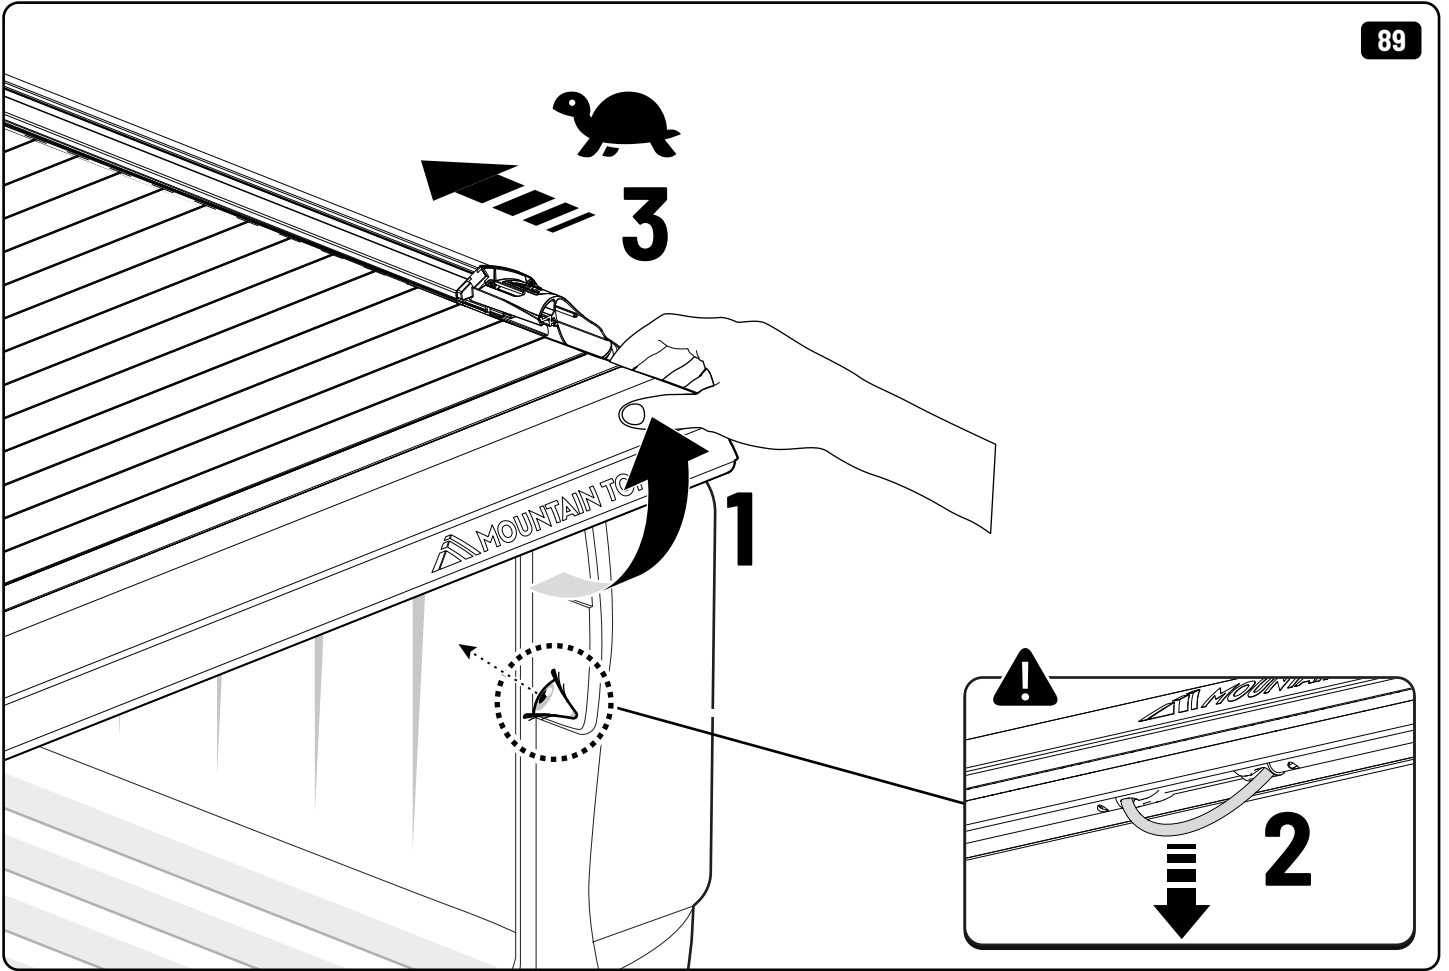

52

x2

x1

 Reset

Steps	Page	Done by
Mounting rubber cross	9	
Mounting gliding rail in canister	15	
Holes for drain	23 - 25	
Width + Cross measurement	46 - 47	
Tightening the clamp screw	48	
Mounting drain	55 - 56	