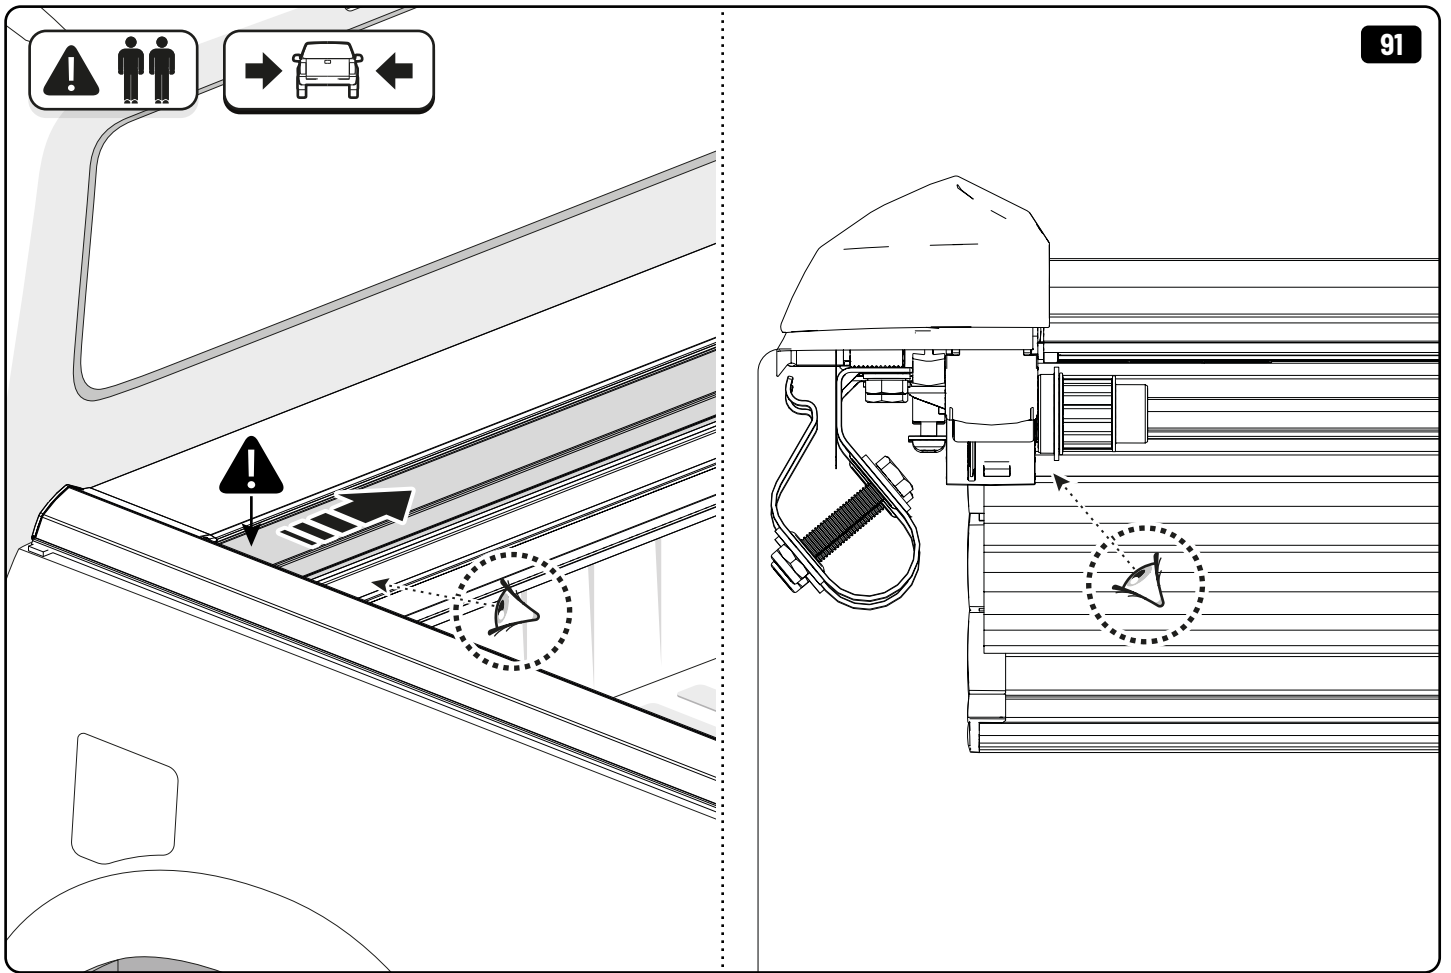

52

x2

x1

 Reset

Steps	Page	Done by
Mounting rubber cross	9	
Mounting gliding rail in canister	15	
Holes for drain	23 - 25	
Width + Cross measurement	46 - 47	
Tightening the clamp screw	48	
Mounting drain	55 - 56	