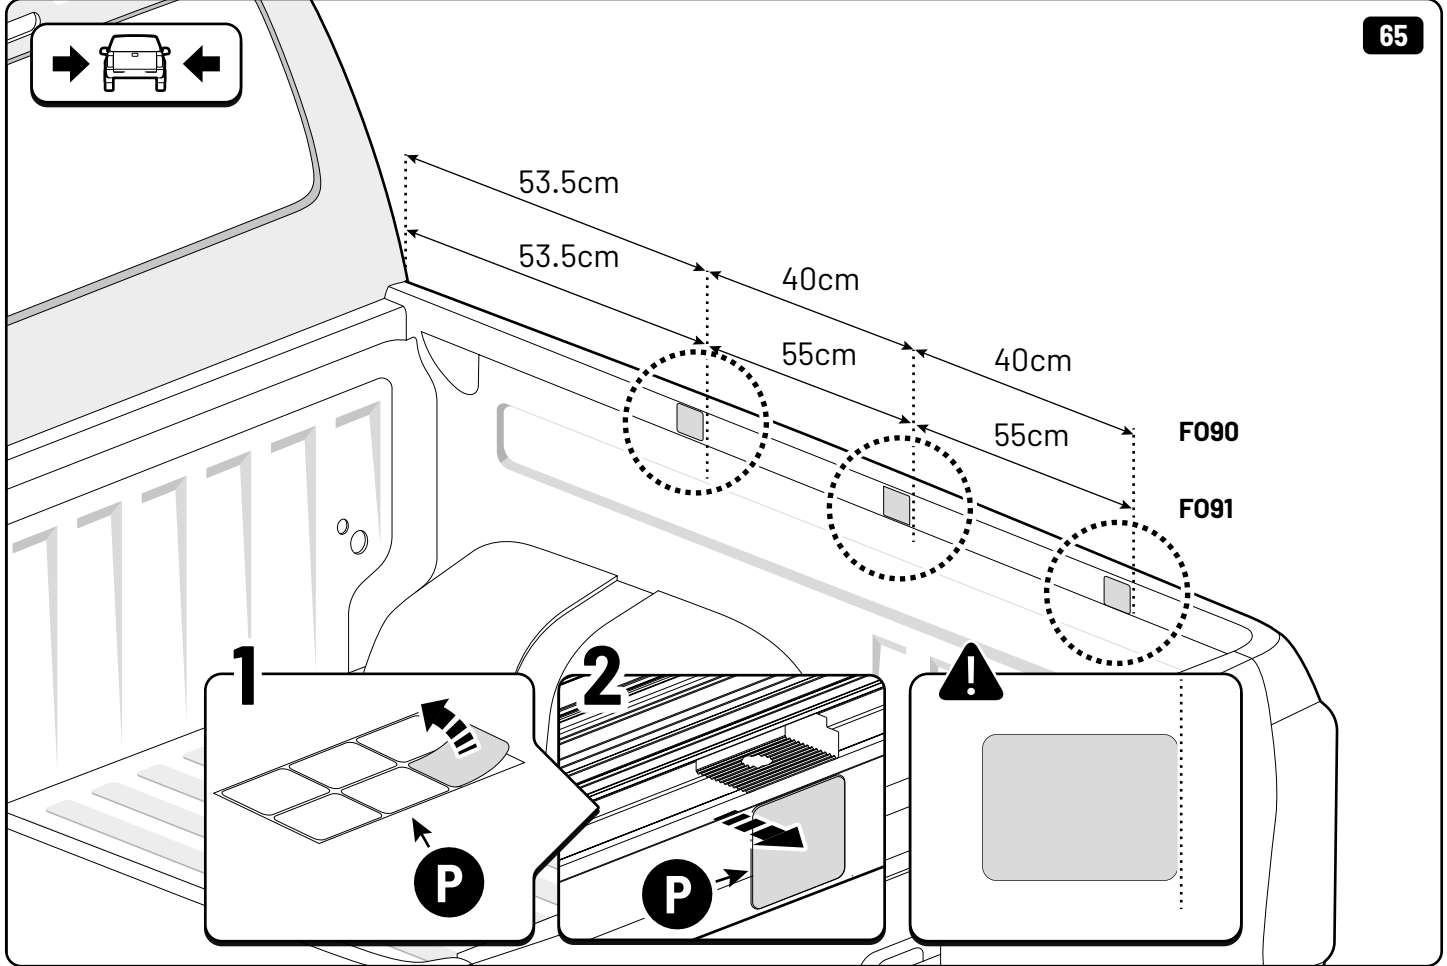

52

x2

x1

 Reset

Steps	Page	Done by
Mounting rubber cross	9	
Mounting gliding rail in canister	15	
Holes for drain	23 - 25	
Width + Cross measurement	46 - 47	
Tightening the clamp screw	48	
Mounting drain	55 - 56	