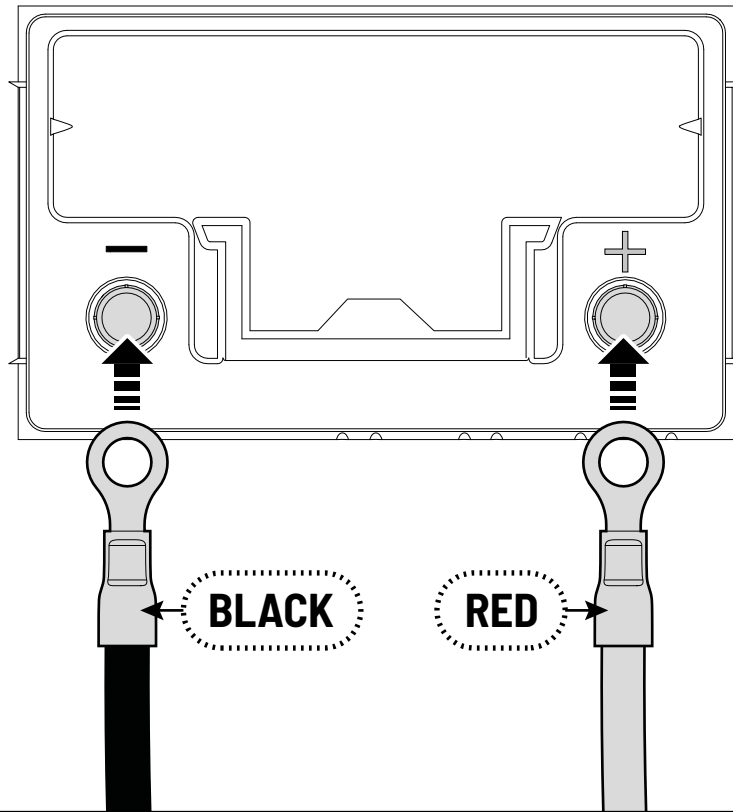

52

x2

x1

 Reset

Steps	Page	Done by
Mounting rubber cross	9	
Mounting gliding rail in canister	15	
Holes for drain	23 - 25	
Width + Cross measurement	46 - 47	
Tightening the clamp screw	48	
Mounting drain	55 - 56	