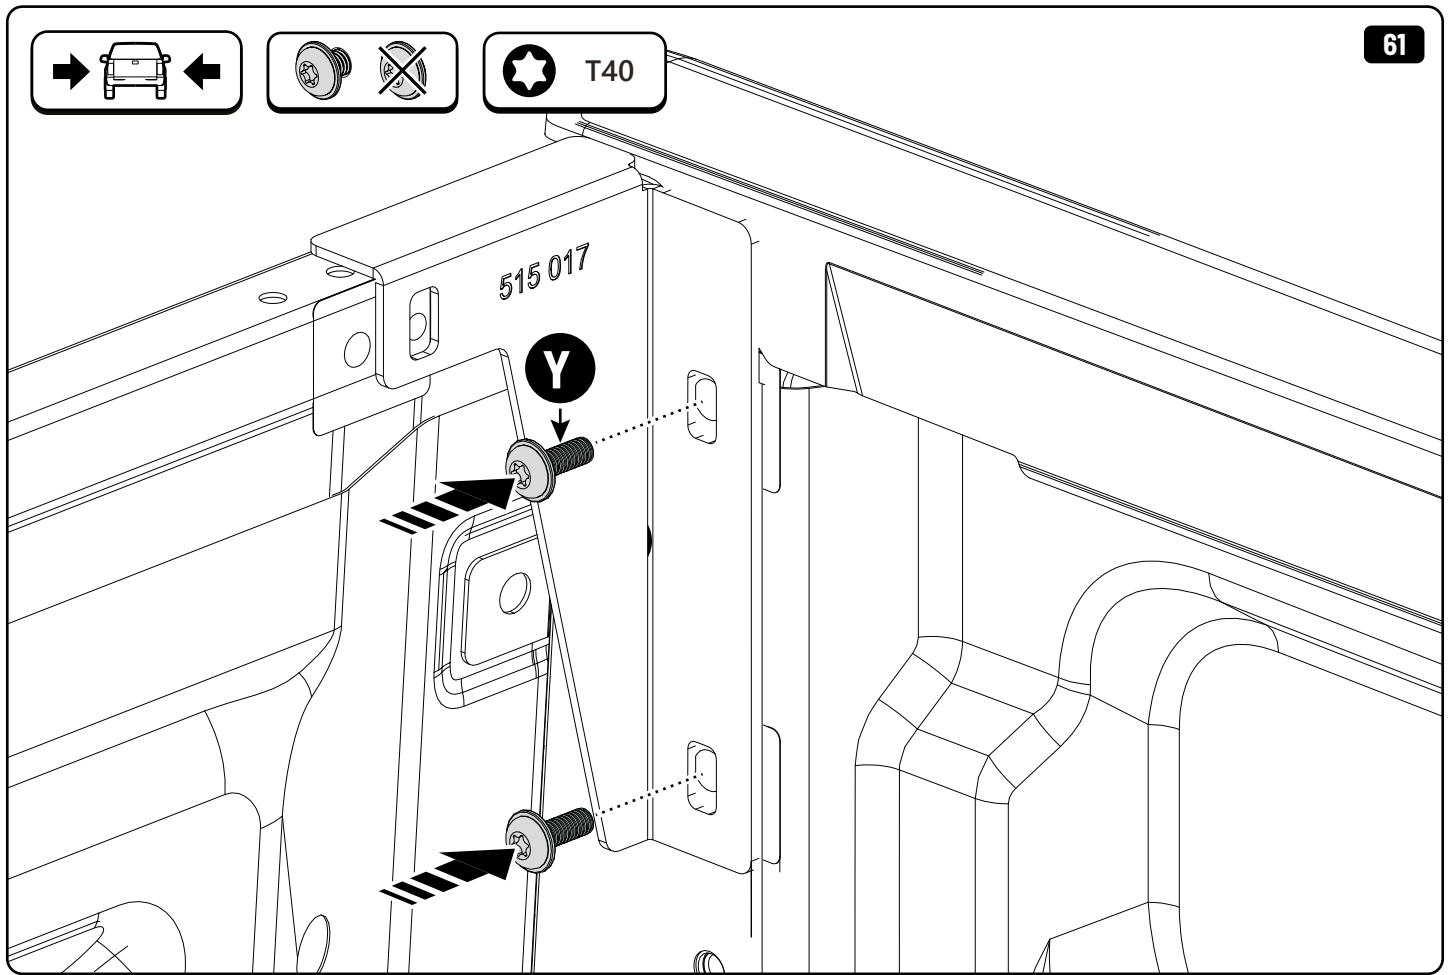

52

x2

x1

 Reset

Steps	Page	Done by
Mounting rubber cross	9	
Mounting gliding rail in canister	15	
Holes for drain	23 - 25	
Width + Cross measurement	46 - 47	
Tightening the clamp screw	48	
Mounting drain	55 - 56	