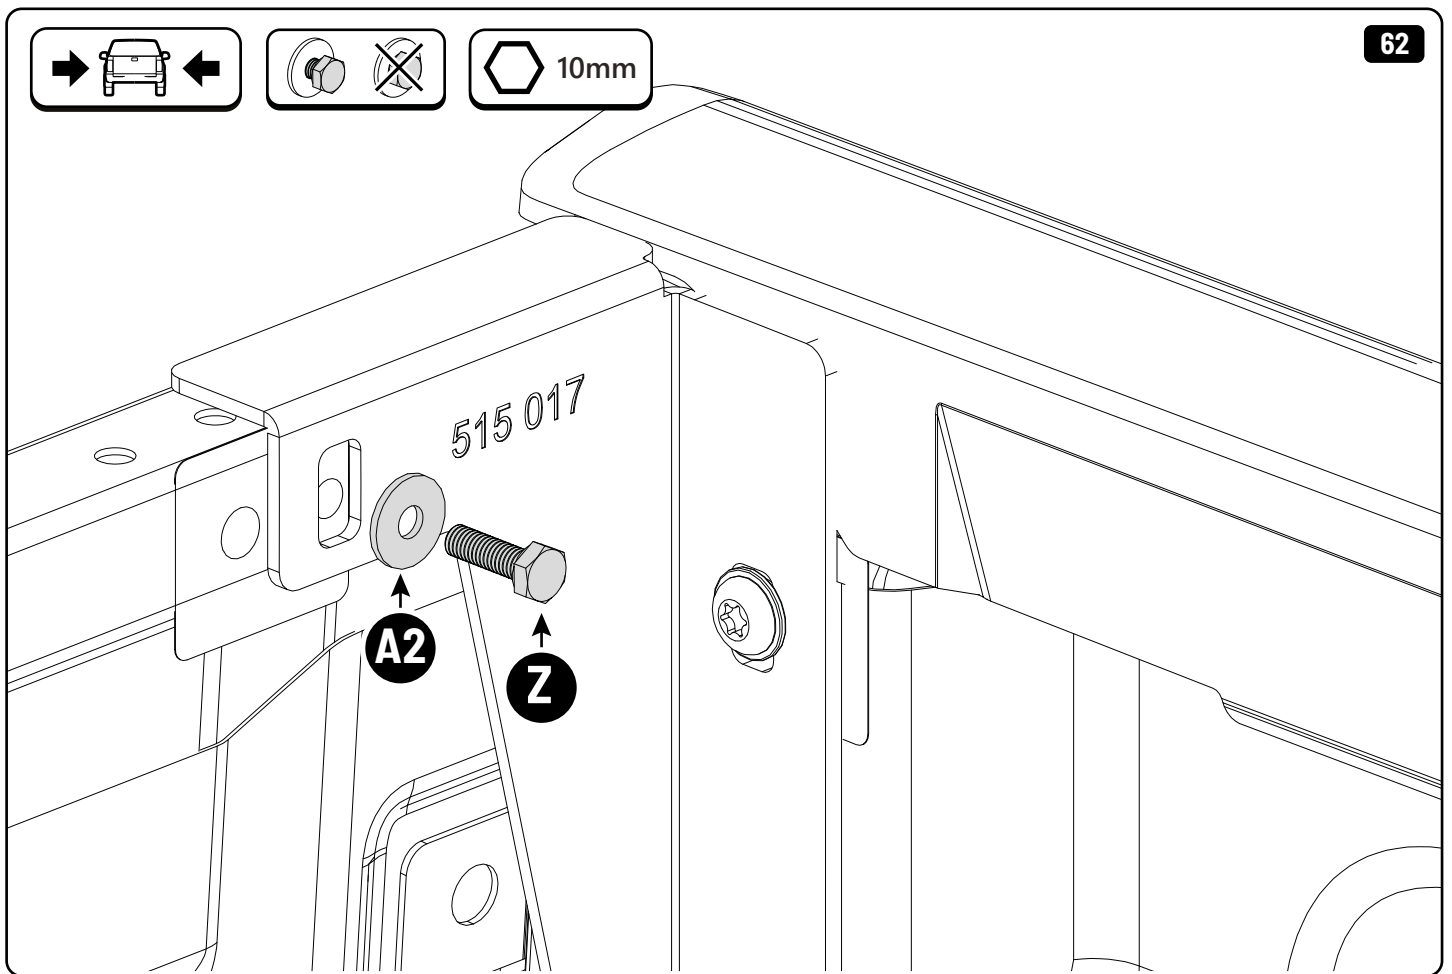

52

x2

x1

 Reset

Steps	Page	Done by
Mounting rubber cross	9	
Mounting gliding rail in canister	15	
Holes for drain	23 - 25	
Width + Cross measurement	46 - 47	
Tightening the clamp screw	48	
Mounting drain	55 - 56	