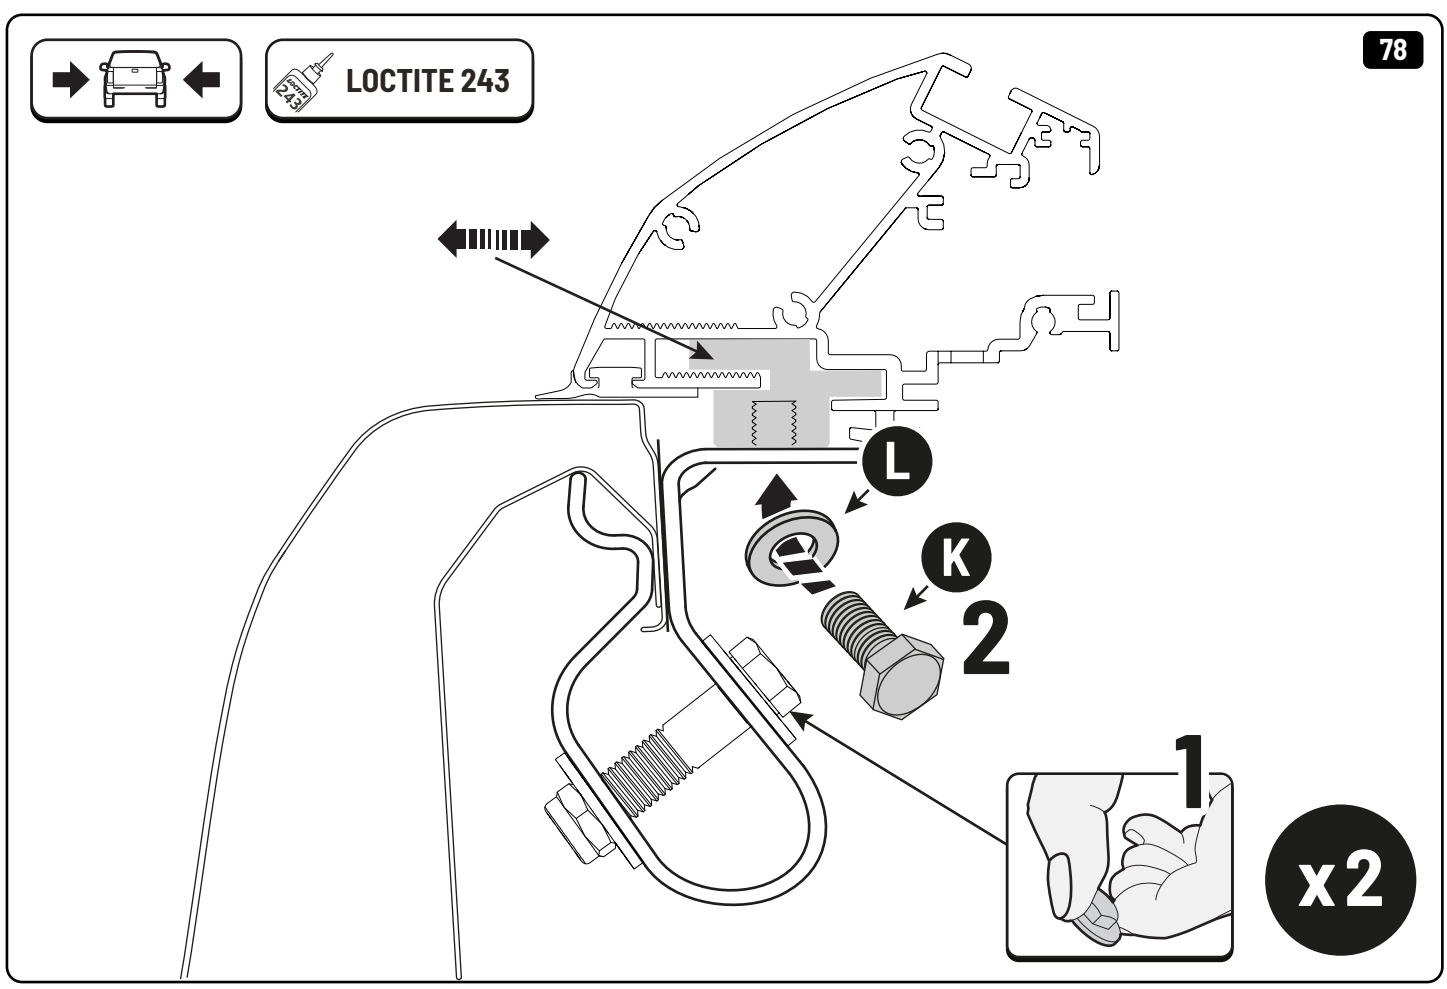

x1

Tools needed

 <p>Ø3,5 + Ø10 MM</p>	<p>1 - 25 Nm</p>  <p>10mm, 13mm T30, T40 4 mm</p>	 <p>Rust protection Rostschutzmittel Anti-rouille Anti roest</p>		
	 <p>SEALER</p>			 <p>H₂O</p>
				 <p>LOCTITE 243</p>

33

34

Only to be installed by authorized personnel

x2

! ONLY WITH LINER

! ONLY WITH LINER

51

! ONLY WITH LINER

52

x2

x1

 Reset

Steps	Page	Done by
Mounting rubber cross	9	
Mounting gliding rail in canister	15	
Holes for drain	23 - 25	
Width + Cross measurement	46 - 47	
Tightening the clamp screw	48	
Mounting drain	55 - 56	

Customer Service +45 4810 2950 (08:00 - 16:00 CET)
Support info@mountaintop.dk
Website www.mountaintop.dk
Address Pedersholmparken 10, 3600 Frederikssund, Denmark

Part number (s)	Model / Year	Cab type (s)	Installation time	Weight
EVOe F090 AB02	Ford Ranger/ 2011 ->	Double Cab	1 hour (s)	43 kg
EVOe F091 AB02	Ford Ranger/ 2011 ->	Extra Cab	1 hour (s)	48 kg
EVOe F090 AB02	Ford Raptor/ 2018 ->	Double Cab	1 hour (s)	43 kg
EVOe F091 AB02	Ford Raptor/ 2018 ->	Extra Cab	1 hour (s)	48 kg